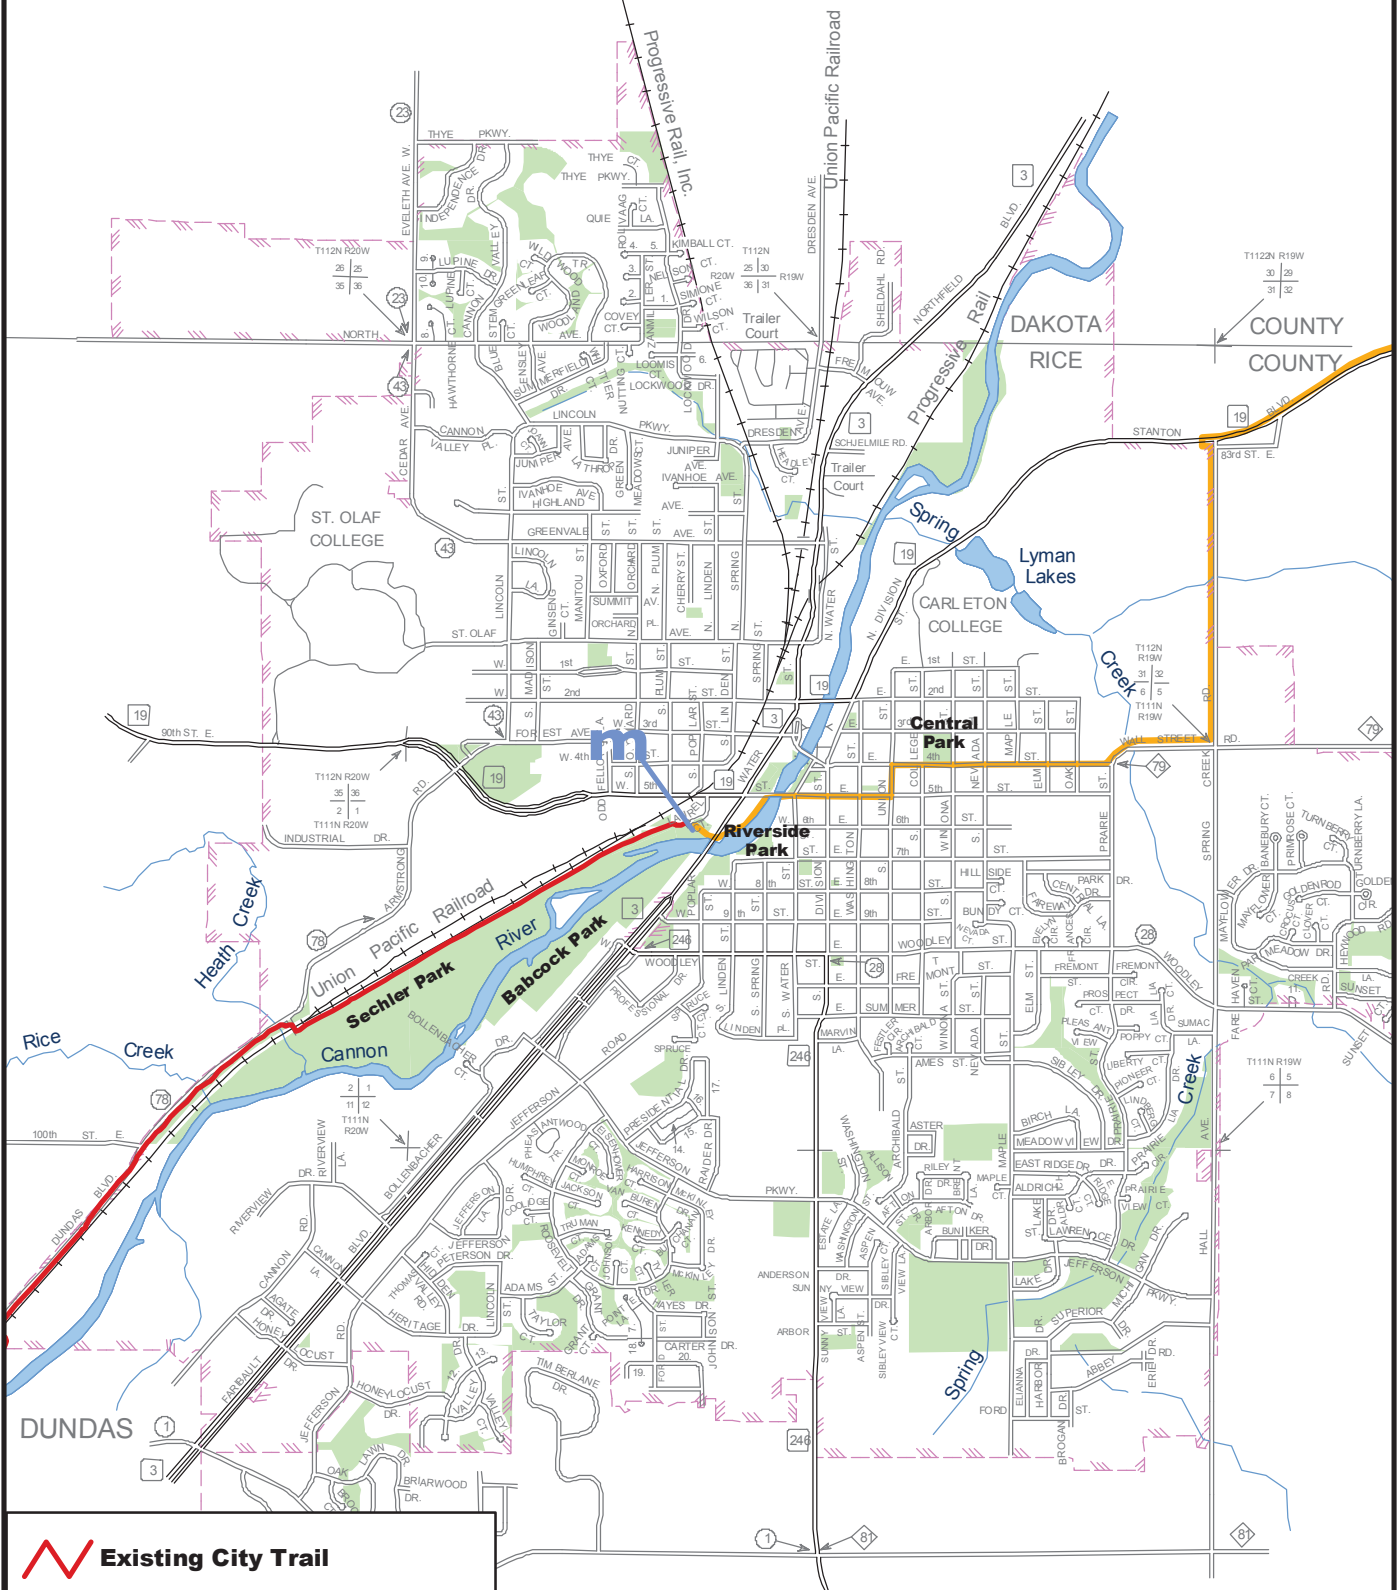

Northfield

-  Existing City Trail
-  Proposed Route through City
-  Parks and Open Space
-  Proposed Trailhead

Data from MnDOT and the City of Northfield.