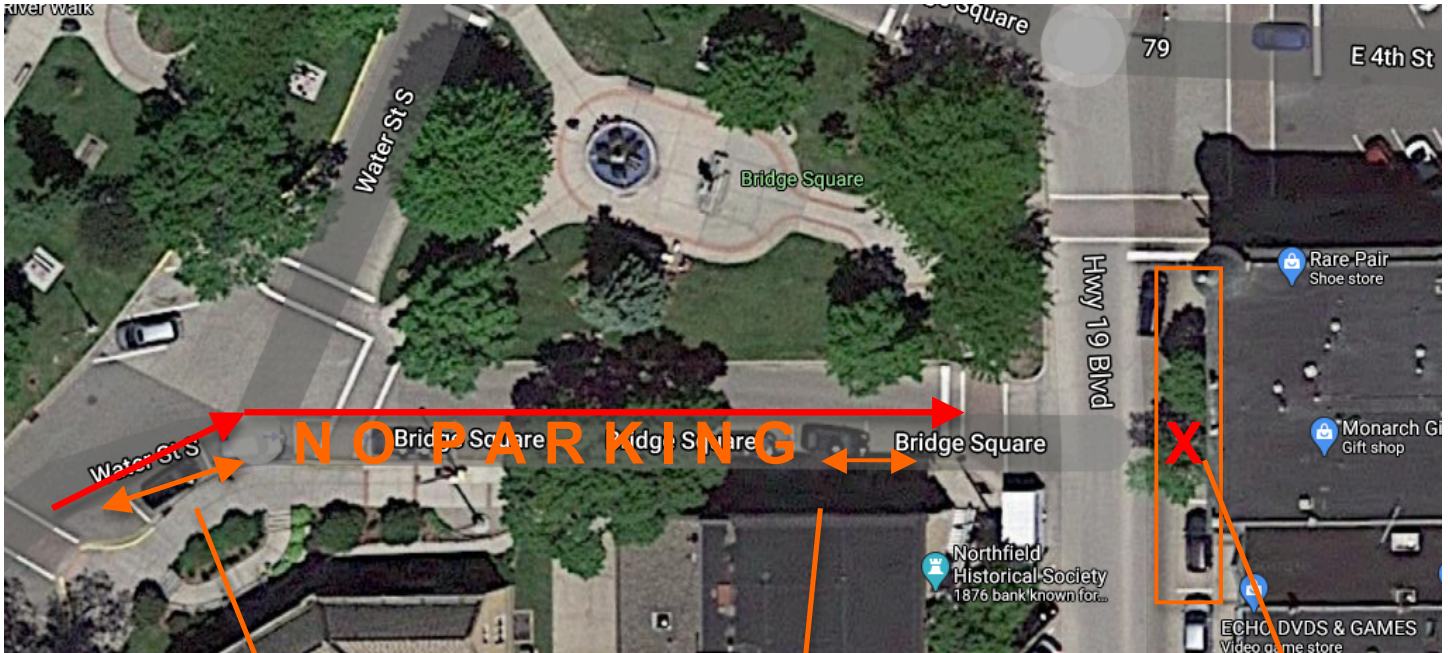

UCare – Bridge Square – filming bicycle riding from Water St to Division St

NO PARKING –
3 spaces in front of Post Office

NO PARKING –
3 spaces in front of Historical Society

CAMERA PLACEMENT – On sidewalk
or in curbside lane

NO PARKING – 3 spaces on east side
of Division St closest to E 4th St