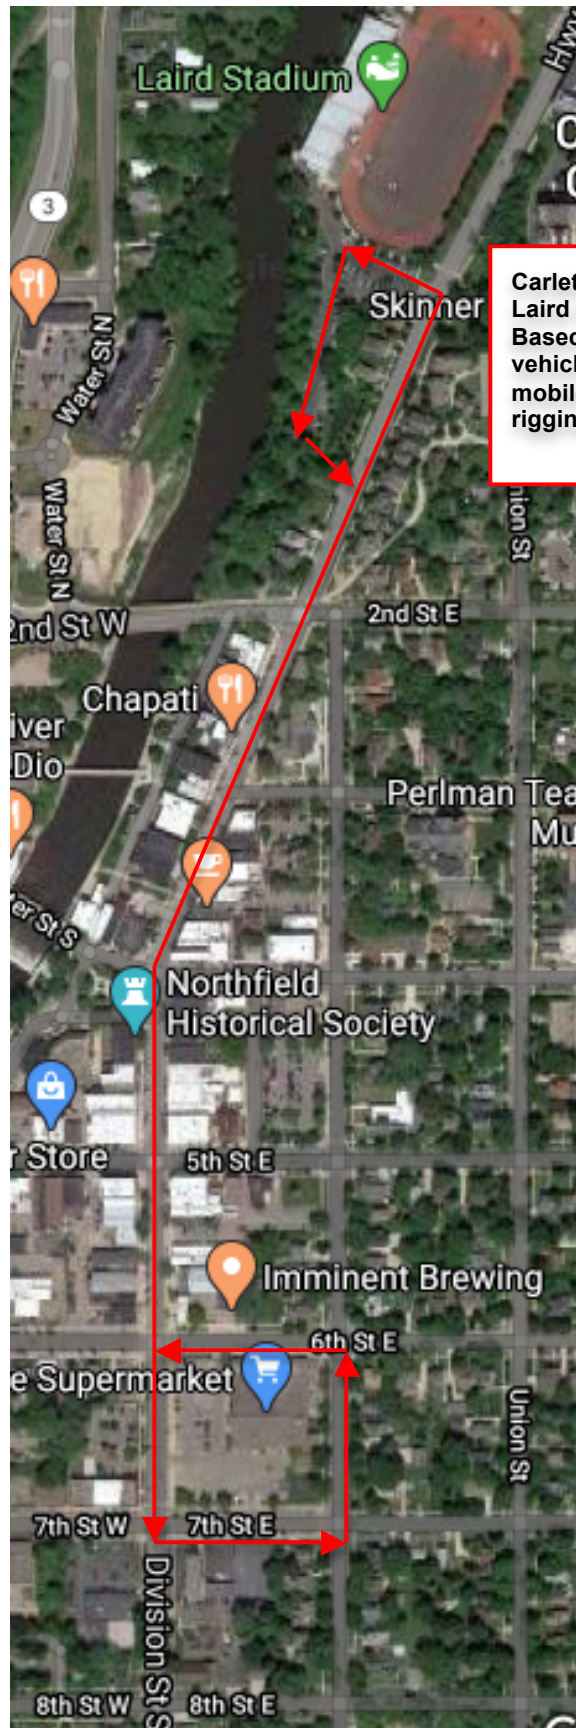

UCare – Division St. Northfield - Main filming run with bicycle on process trailer

Start / Turnaround:
Carleton College Lot

Carleton College Lot at Laird Stadium – Basecamp for crew vehicles, motorhome, mobile bathroom, and rigging the camera trailer

South end turnaround:
7th St – Washington – 6th St