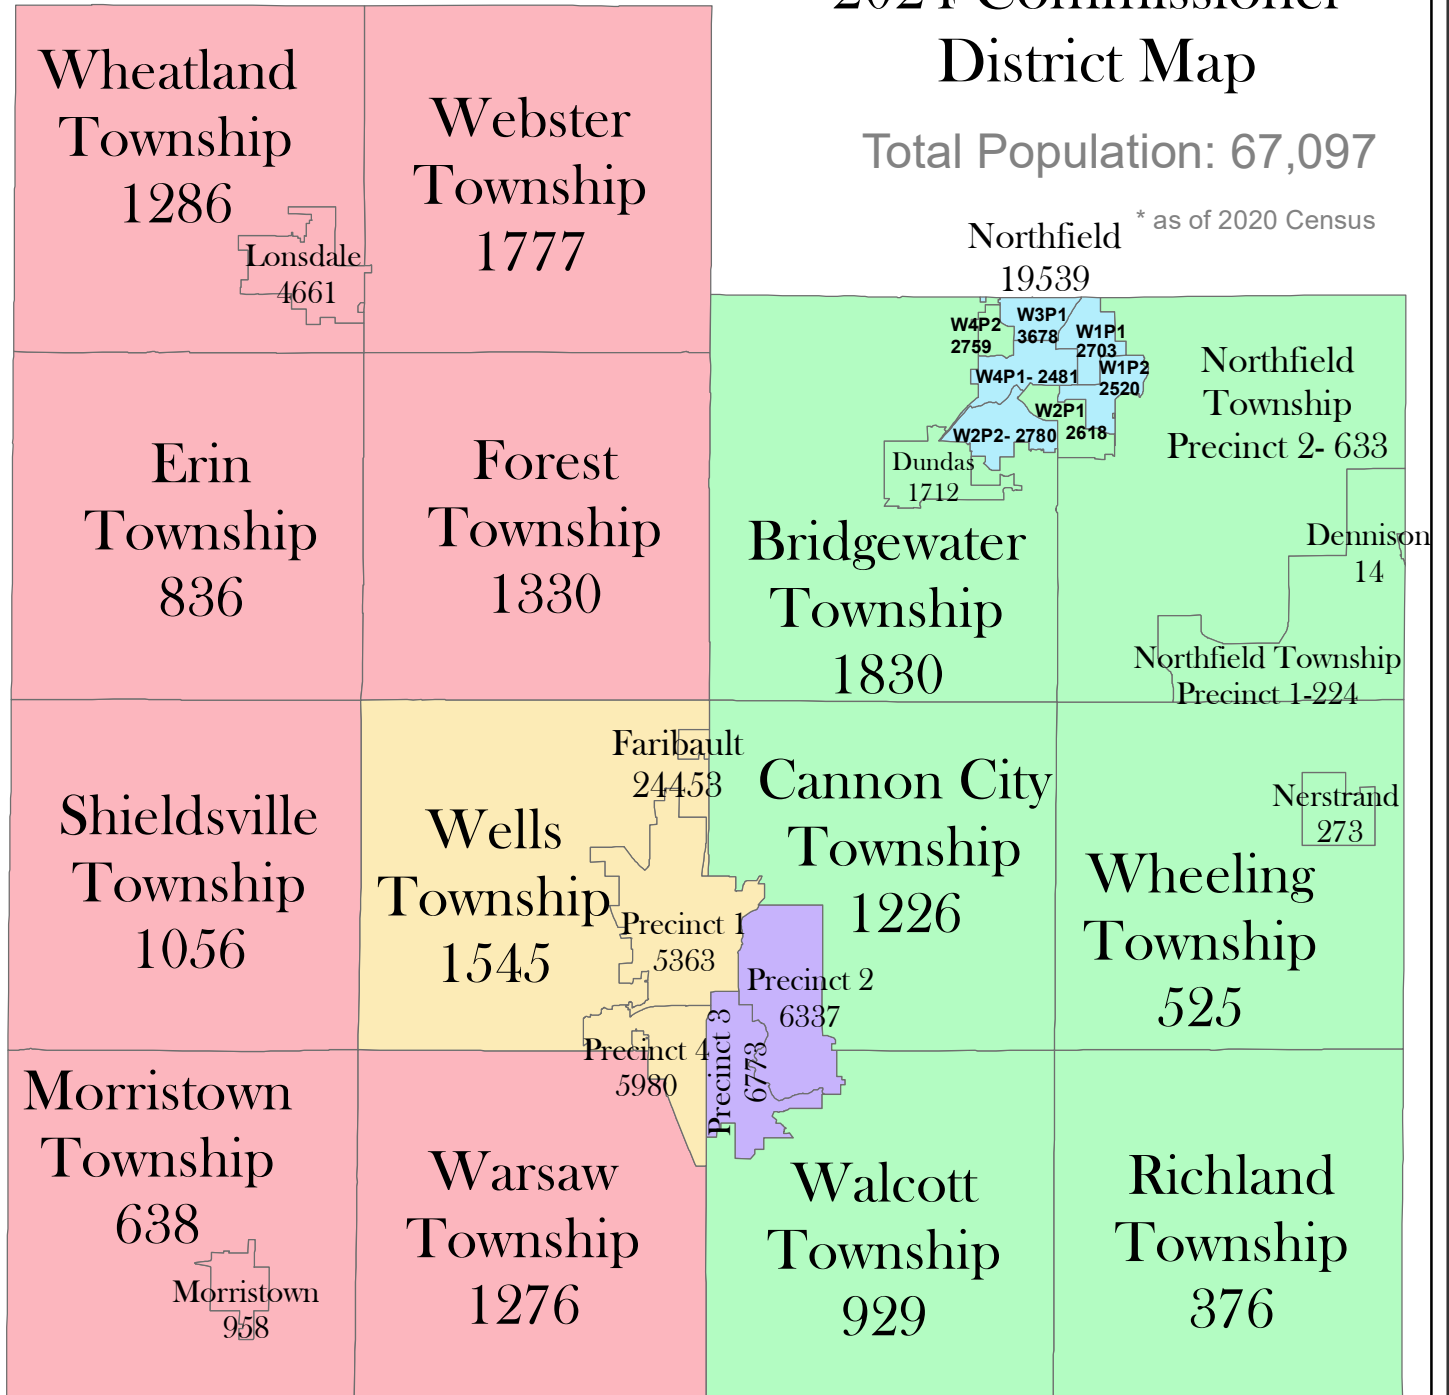

# Rice County 2024 Commissioner District Map

Total Population: 67,097

Northfield <sup>\* as of 2020 Census</sup>  
19539

### Commissioner District

- 1- 13,119
- 2- 14,162
- 3- 13,110
- 4- 12,888
- 5- 13,818

Date Created: January 19, 2024

GIS by Rice County

Map features are representations of original data sources and do not replace or modify land surveys, deeds, or other legal instruments defining land ownership or use.