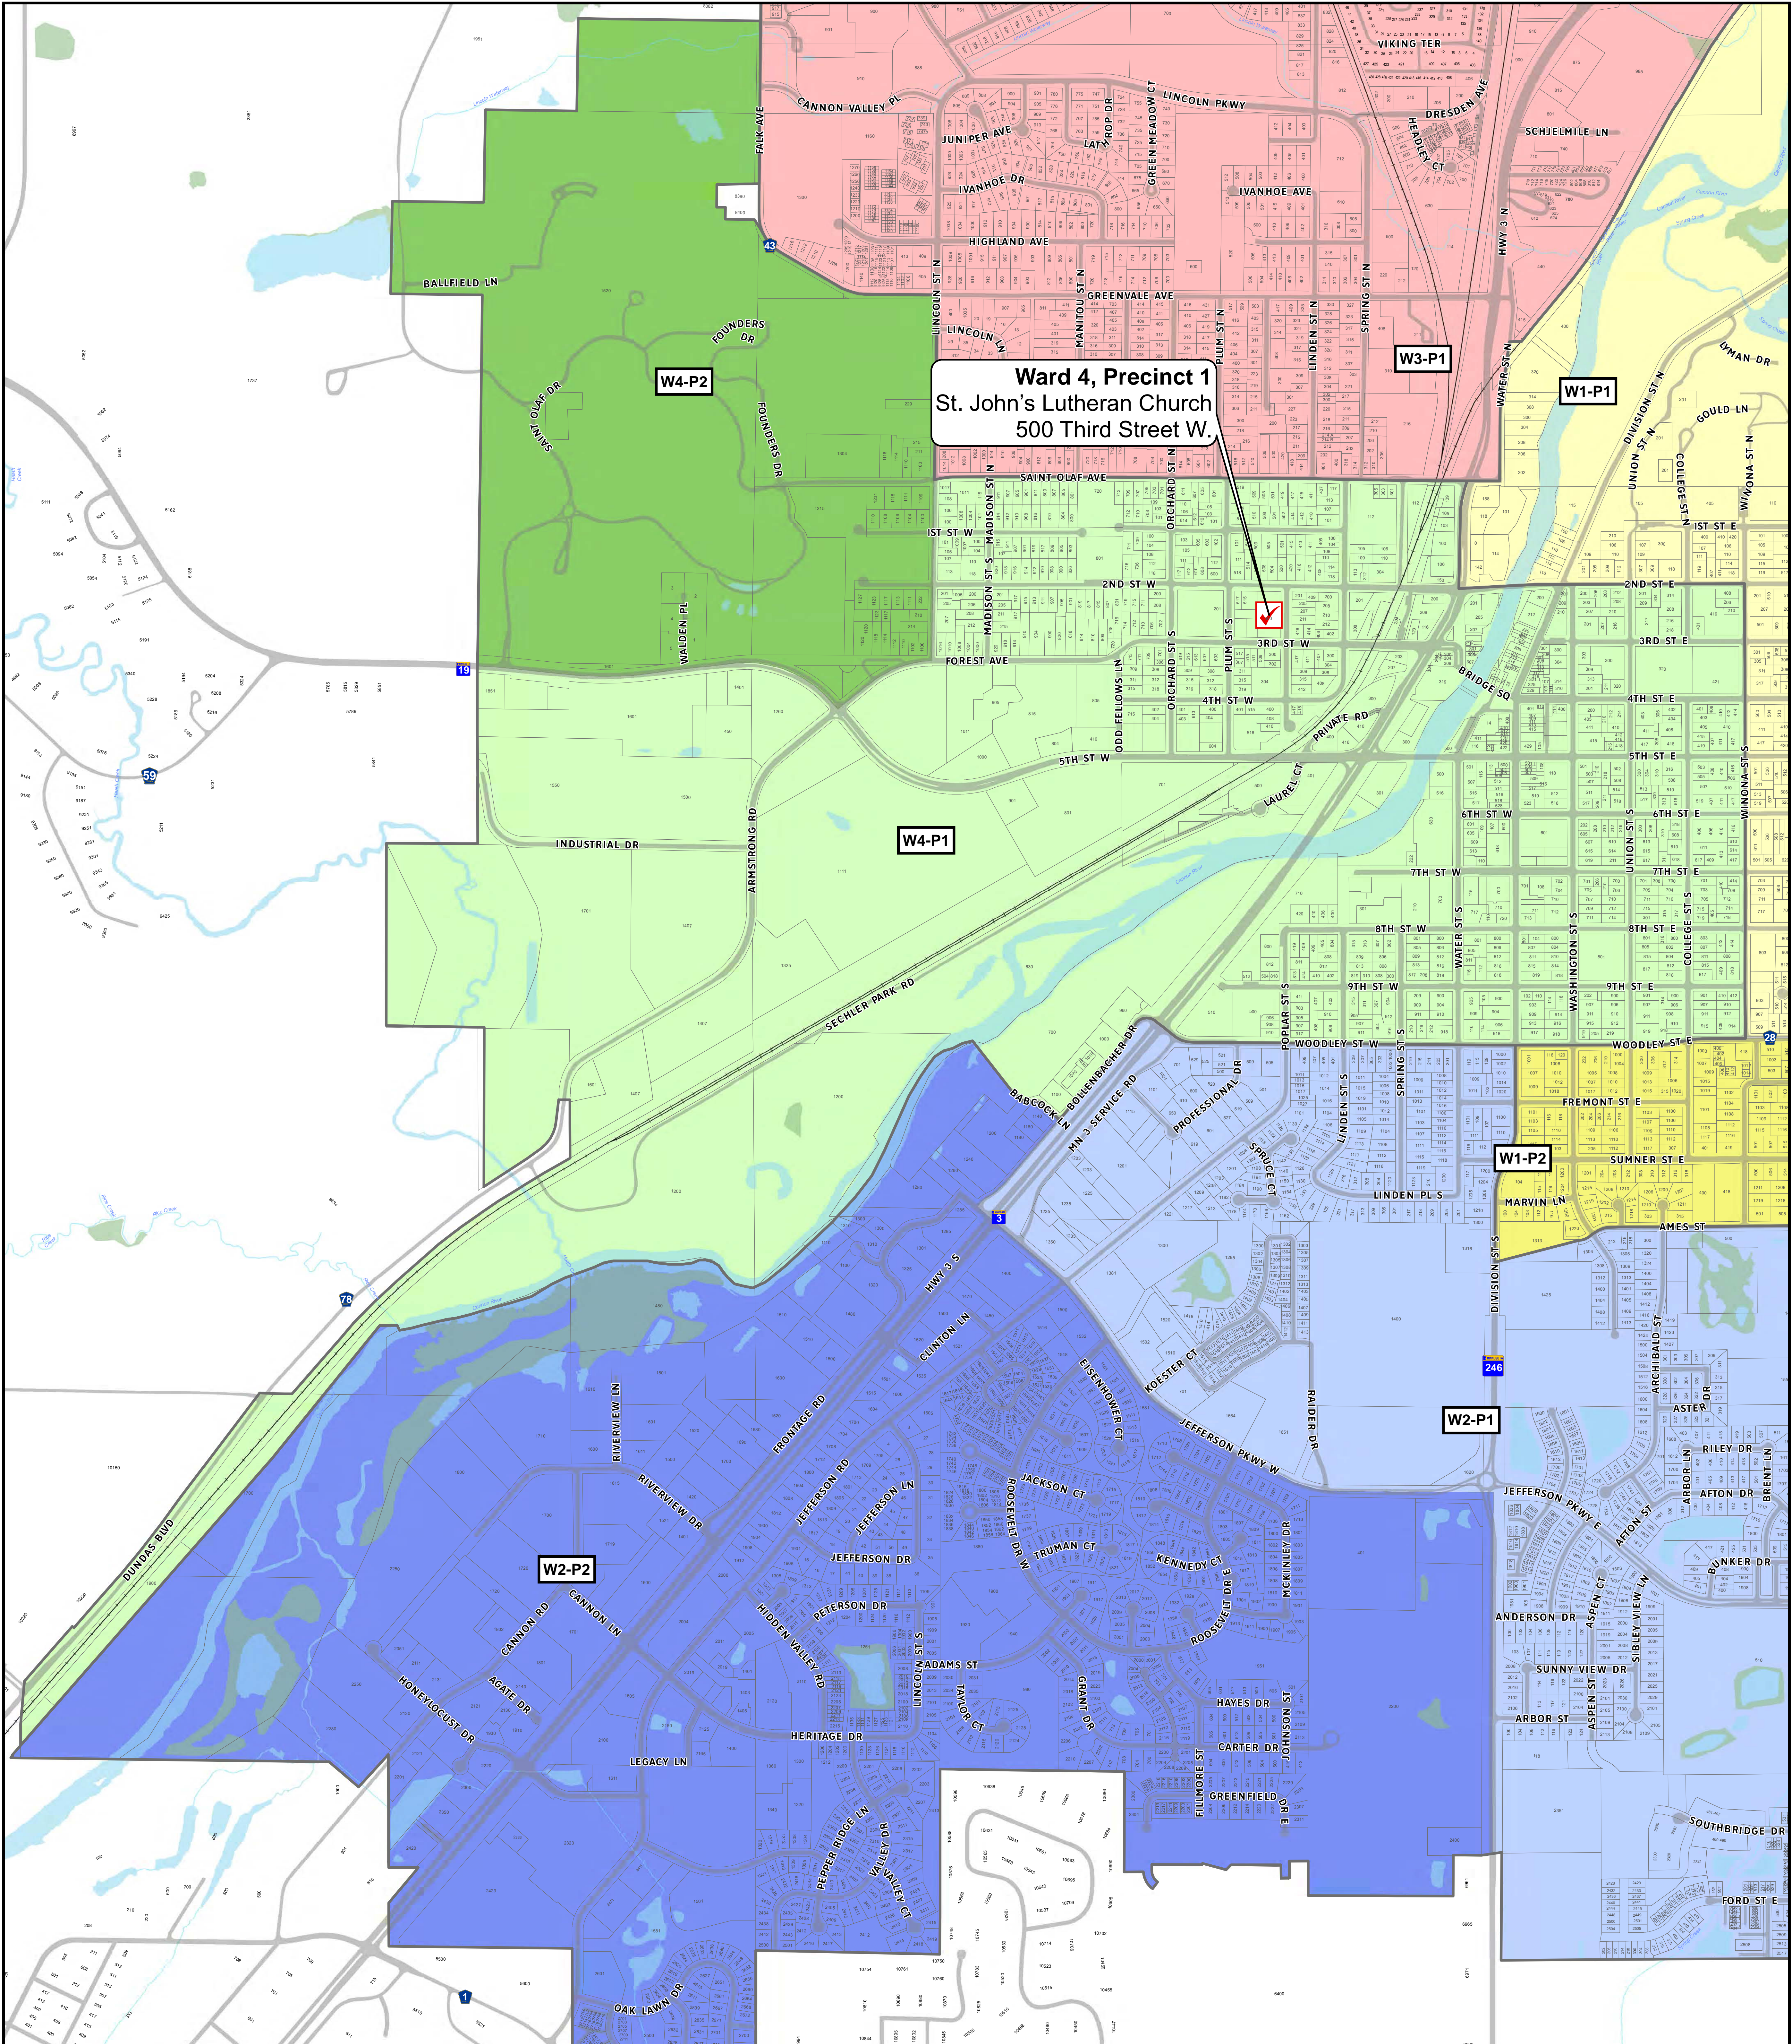

Map of Ward 4 Precinct 1

City of Northfield

Legend

- Polling Locations
- Council Wards
- W1-P1, First United Church of Christ, 300 Union Street S.
- W1-P2, St. Peter's Lutheran Church, 418 Summer Street S.
- W2-P1, United Methodist Church, 1401 Maple Street S.
- W2-P2, Northfield Community Resource Center, 1651 Jefferson Pkwy.
- W3-P1, Emmaus Baptist Church 712 Linden Street N.
- W3-P2, Bethel Lutheran Church, 1321 North Ave.
- W4-P1, St. Johns Lutheran Church, 500 Third Street W.
- W4-P2, St. Olaf College Buntrock Commons, 1520 St. Olaf Ave.

Resolution #2022-027-
Reestablishing Precincts
and Polling Places
Passed March 15, 2022

Updated: 4/19/2022
1:5,280
1 inch equals 0.08 miles
1 inch = 440 feet