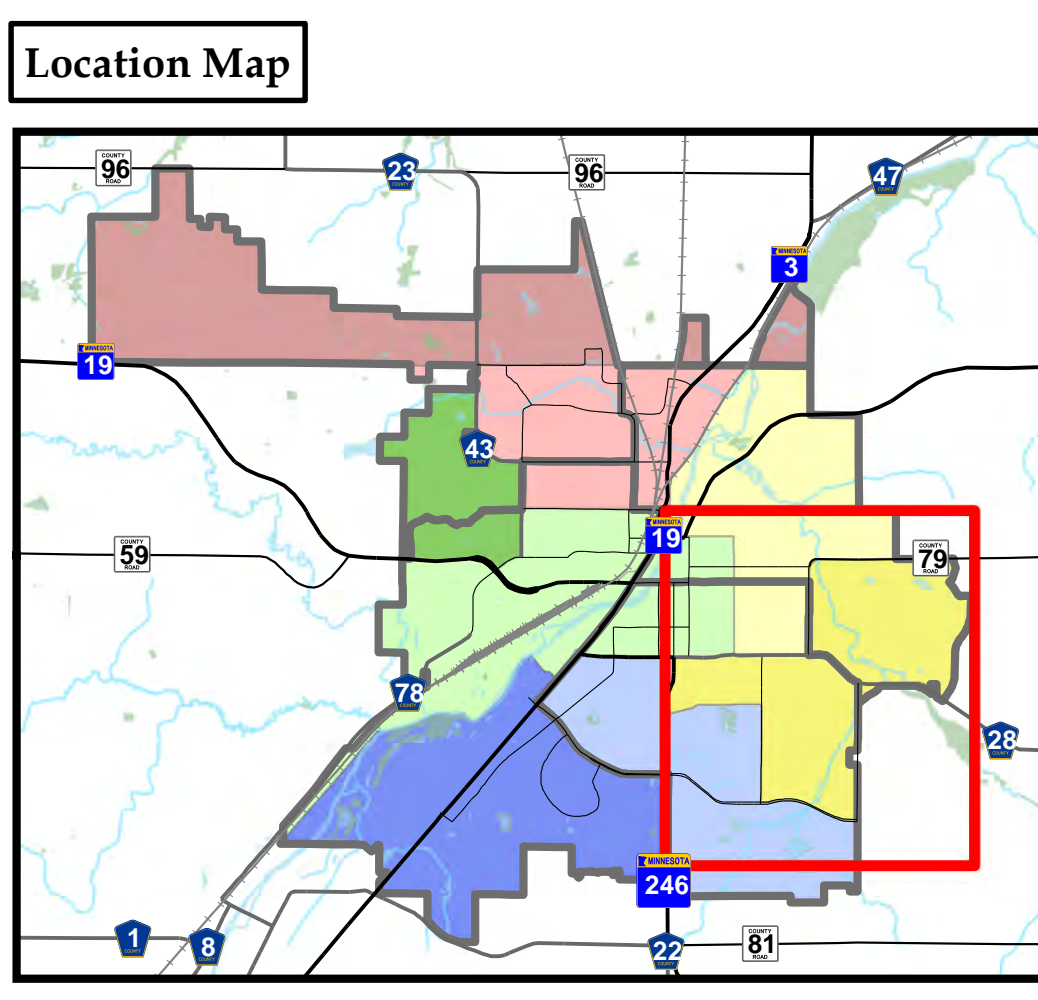

1:3,000

1 inch equals 0.05 miles

1 inch = 250 feet

Location Map

Legend

- Polling Locations
- Council Wards
- W1-P1, First United Church of Christ, 300 Union Street S.
- W1-P2, St. Peter's Lutheran Church, 418 Summer Street S.
- W2-P1, United Methodist Church, 1401 Maple Street S.
- W2-P2, Northfield Community Resource Center, 1651 Jefferson Pkwy.
- W3-P1, Emmaus Baptist Church 712 Linden Street N.
- W3-P2, Bethel Lutheran Church, 1321 North Ave.
- W4-P1, St. Johns Lutheran Church, 500 Third Street W.
- W4-P2, St. Olaf College Buntrock Commons, 1520 St. Olaf Ave.

Ward 1, Precinct 1
First United Church of Christ
300 Union Street

Map of Ward 1 Precinct 2

City of Northfield

Resolution #2022-027-
Reestablishing Precincts
and Polling Places
Passed March 15, 2022

Updated: 4/19/2022
1:3,500
1 inch equals 0.06 miles
1 inch = 292 feet

- Legend**
- Polling Locations
 - Council Wards
 - W1-P1, First United Church of Christ, 300 Union Street S.
 - W1-P2, St. Peter's Lutheran Church, 418 Summer Street S.
 - W2-P1, United Methodist Church, 1401 Maple Street S.
 - W2-P2, Northfield Community Resource Center, 1651 Jefferson Pkwy.
 - W3-P1, Emmaus Baptist Church 712 Linden Street N.
 - W3-P2, Bethel Lutheran Church, 1321 North Ave.
 - W4-P1, St. Johns Lutheran Church, 500 Third Street W.
 - W4-P2, St. Olaf College Buntrock Commons, 1520 St. Olaf Ave.

Ward 1, Precinct 2
St. Peter's Lutheran Church
418 Summer Street S

Map of Ward 2 Precinct 1

City of Northfield

Resolution #2022-027-
Reestablishing Precincts
and Polling Places
Passed March 15, 2022

Updated: 4/19/2022
1:3.750
1 inch equals 0.06 miles
1 inch = 313 feet