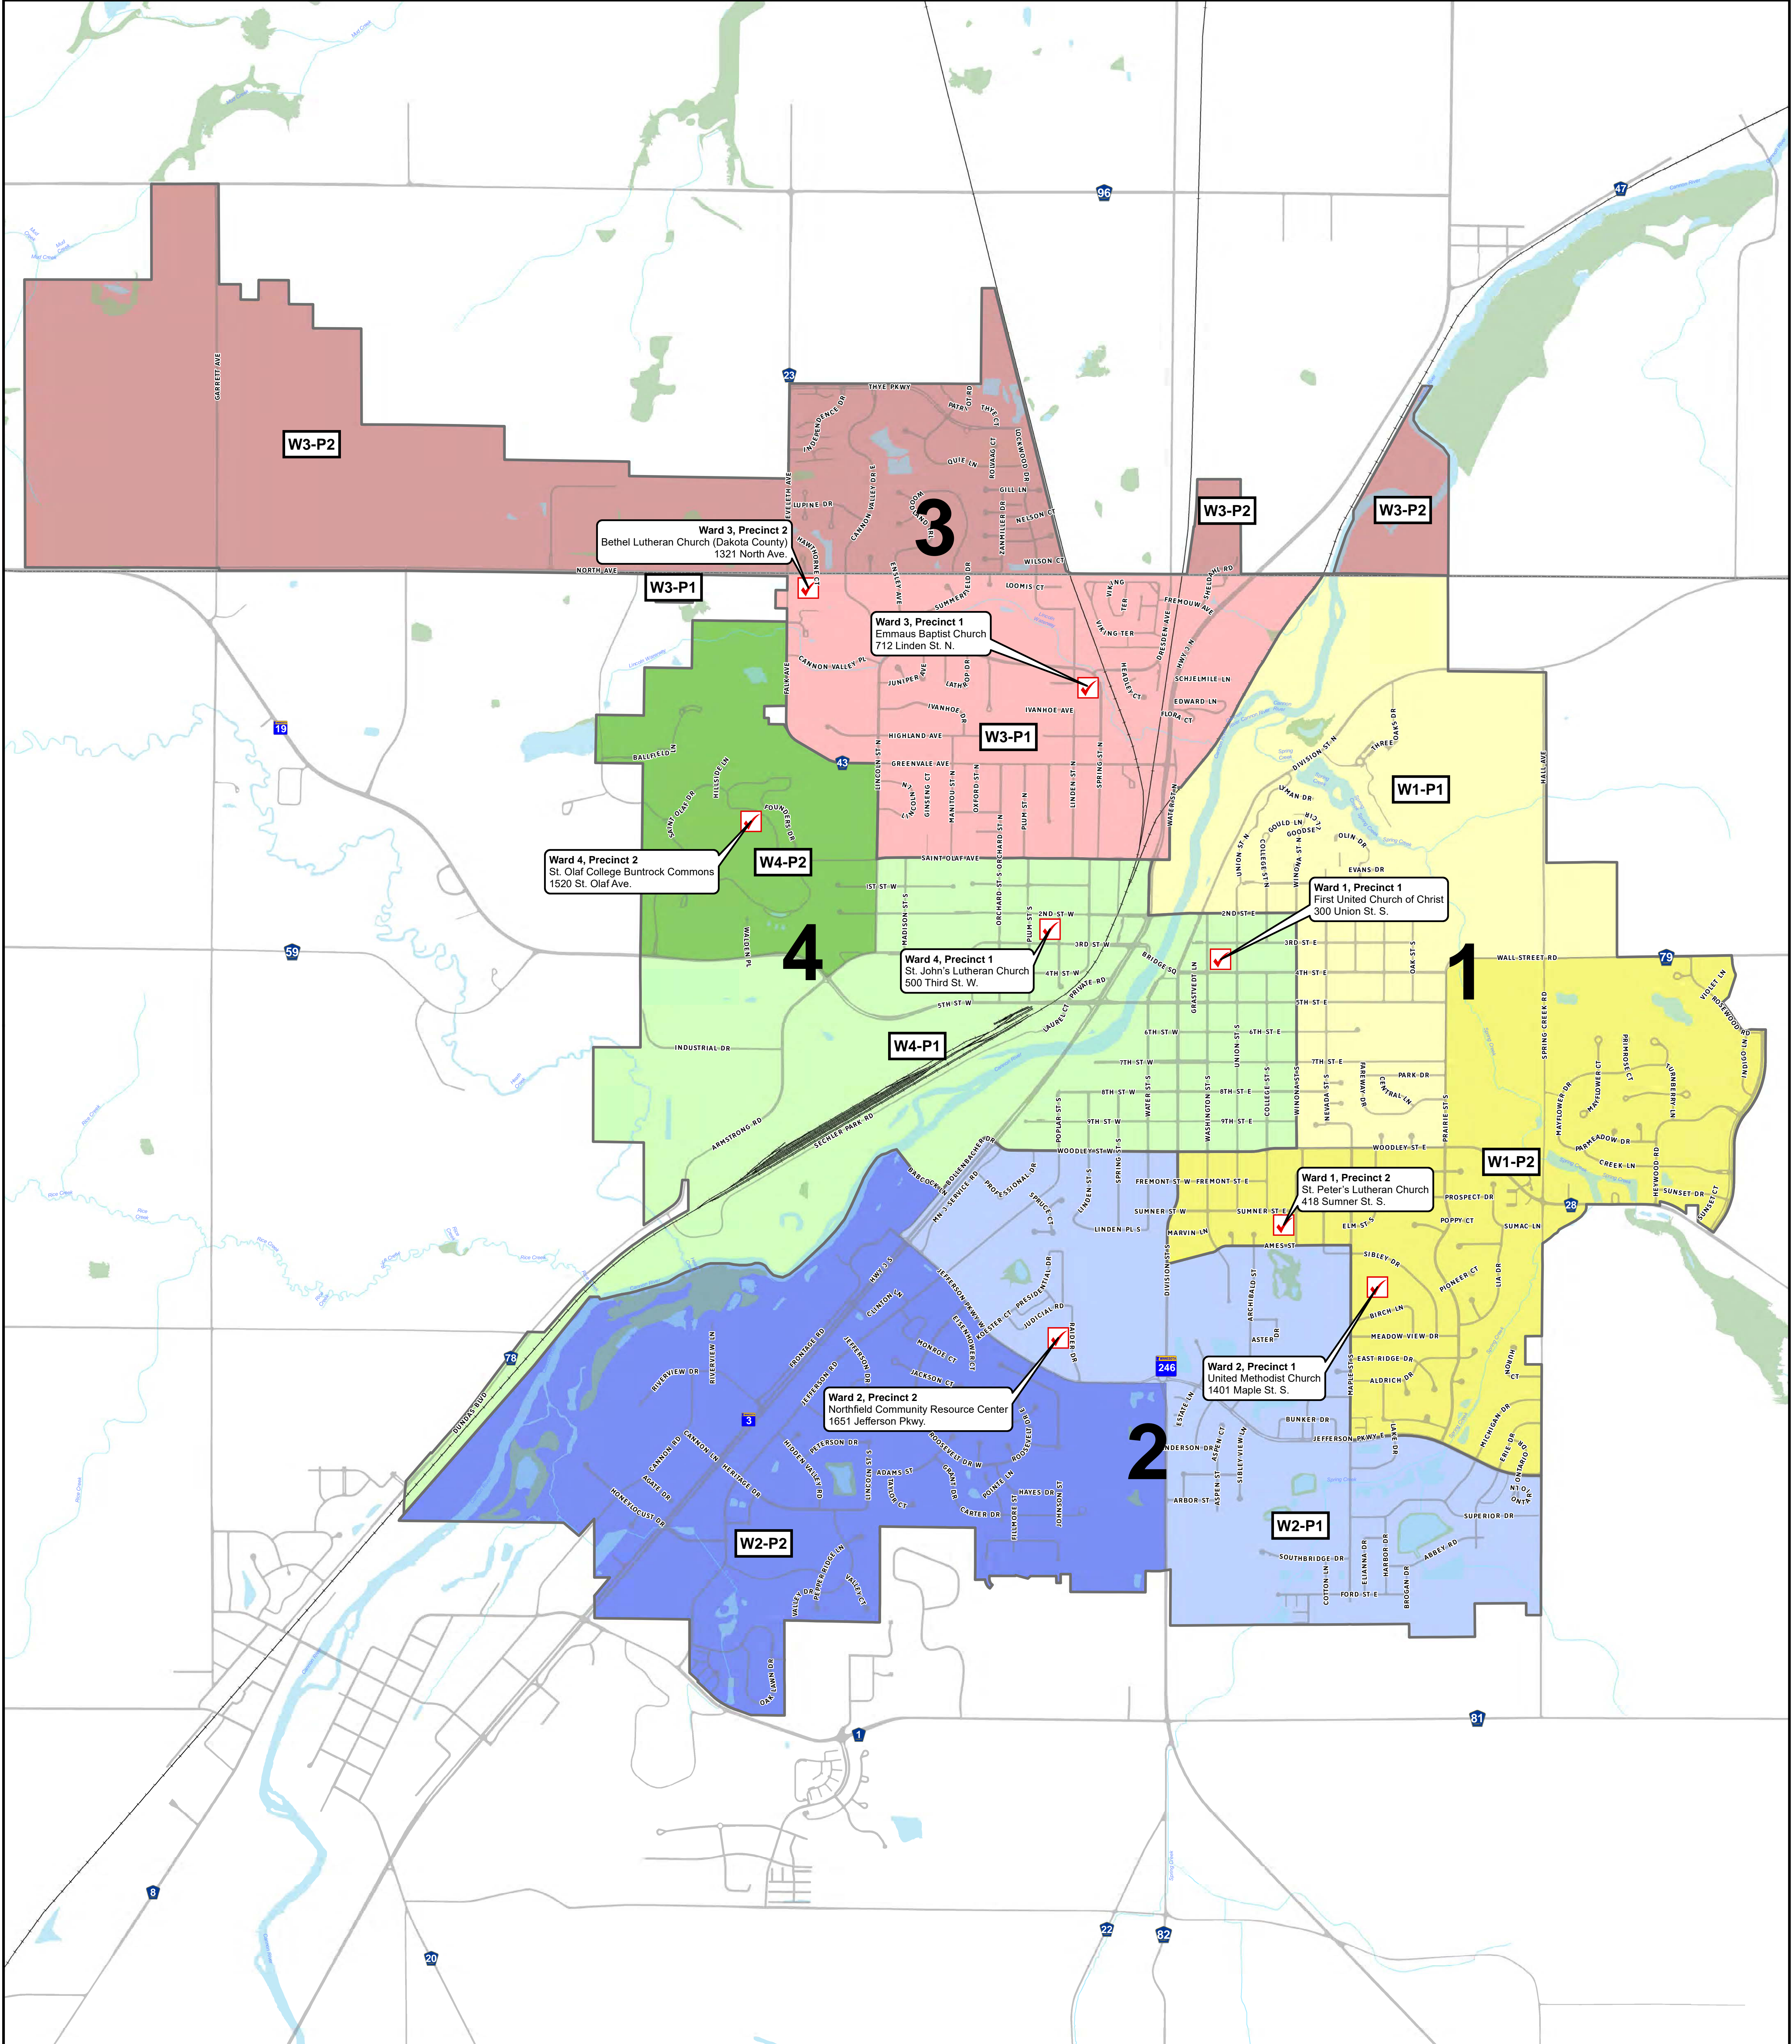

Ward & Precinct Map

City of Northfield

Resolution #2022-027-
Reestablishing Precincts
and Polling Places
Passed March 15, 2022

Legend

- Polling Locations
- Council Wards
- W1-P1, First United Church of Christ, 300 Union Street S.
- W1-P2, St. Peter's Lutheran Church, 418 Summer Street S.
- W2-P1, United Methodist Church, 1401 Maple Street S.
- W2-P2, Northfield Community Resource Center, 1651 Jefferson Pkwy.
- W3-P1, Emmaus Baptist Church 712 Linden Street N.
- W3-P2, Bethel Lutheran Church, 1321 North Ave.
- W4-P1, St. John's Lutheran Church, 500 Third Street W.
- W4-P2, St. Olaf College Buntrock Commons, 1520 St. Olaf Ave.

Updated: 4/19/2022
1:10,200

1 inch equals 0.16 miles
1 inch = 850 feet

Map of Ward 1 Precinct 1

City of Northfield

Resolution #2022-027-
Reestablishing Precincts
and Polling Places
Passed March 15, 2022

Updated: 4/19/2022