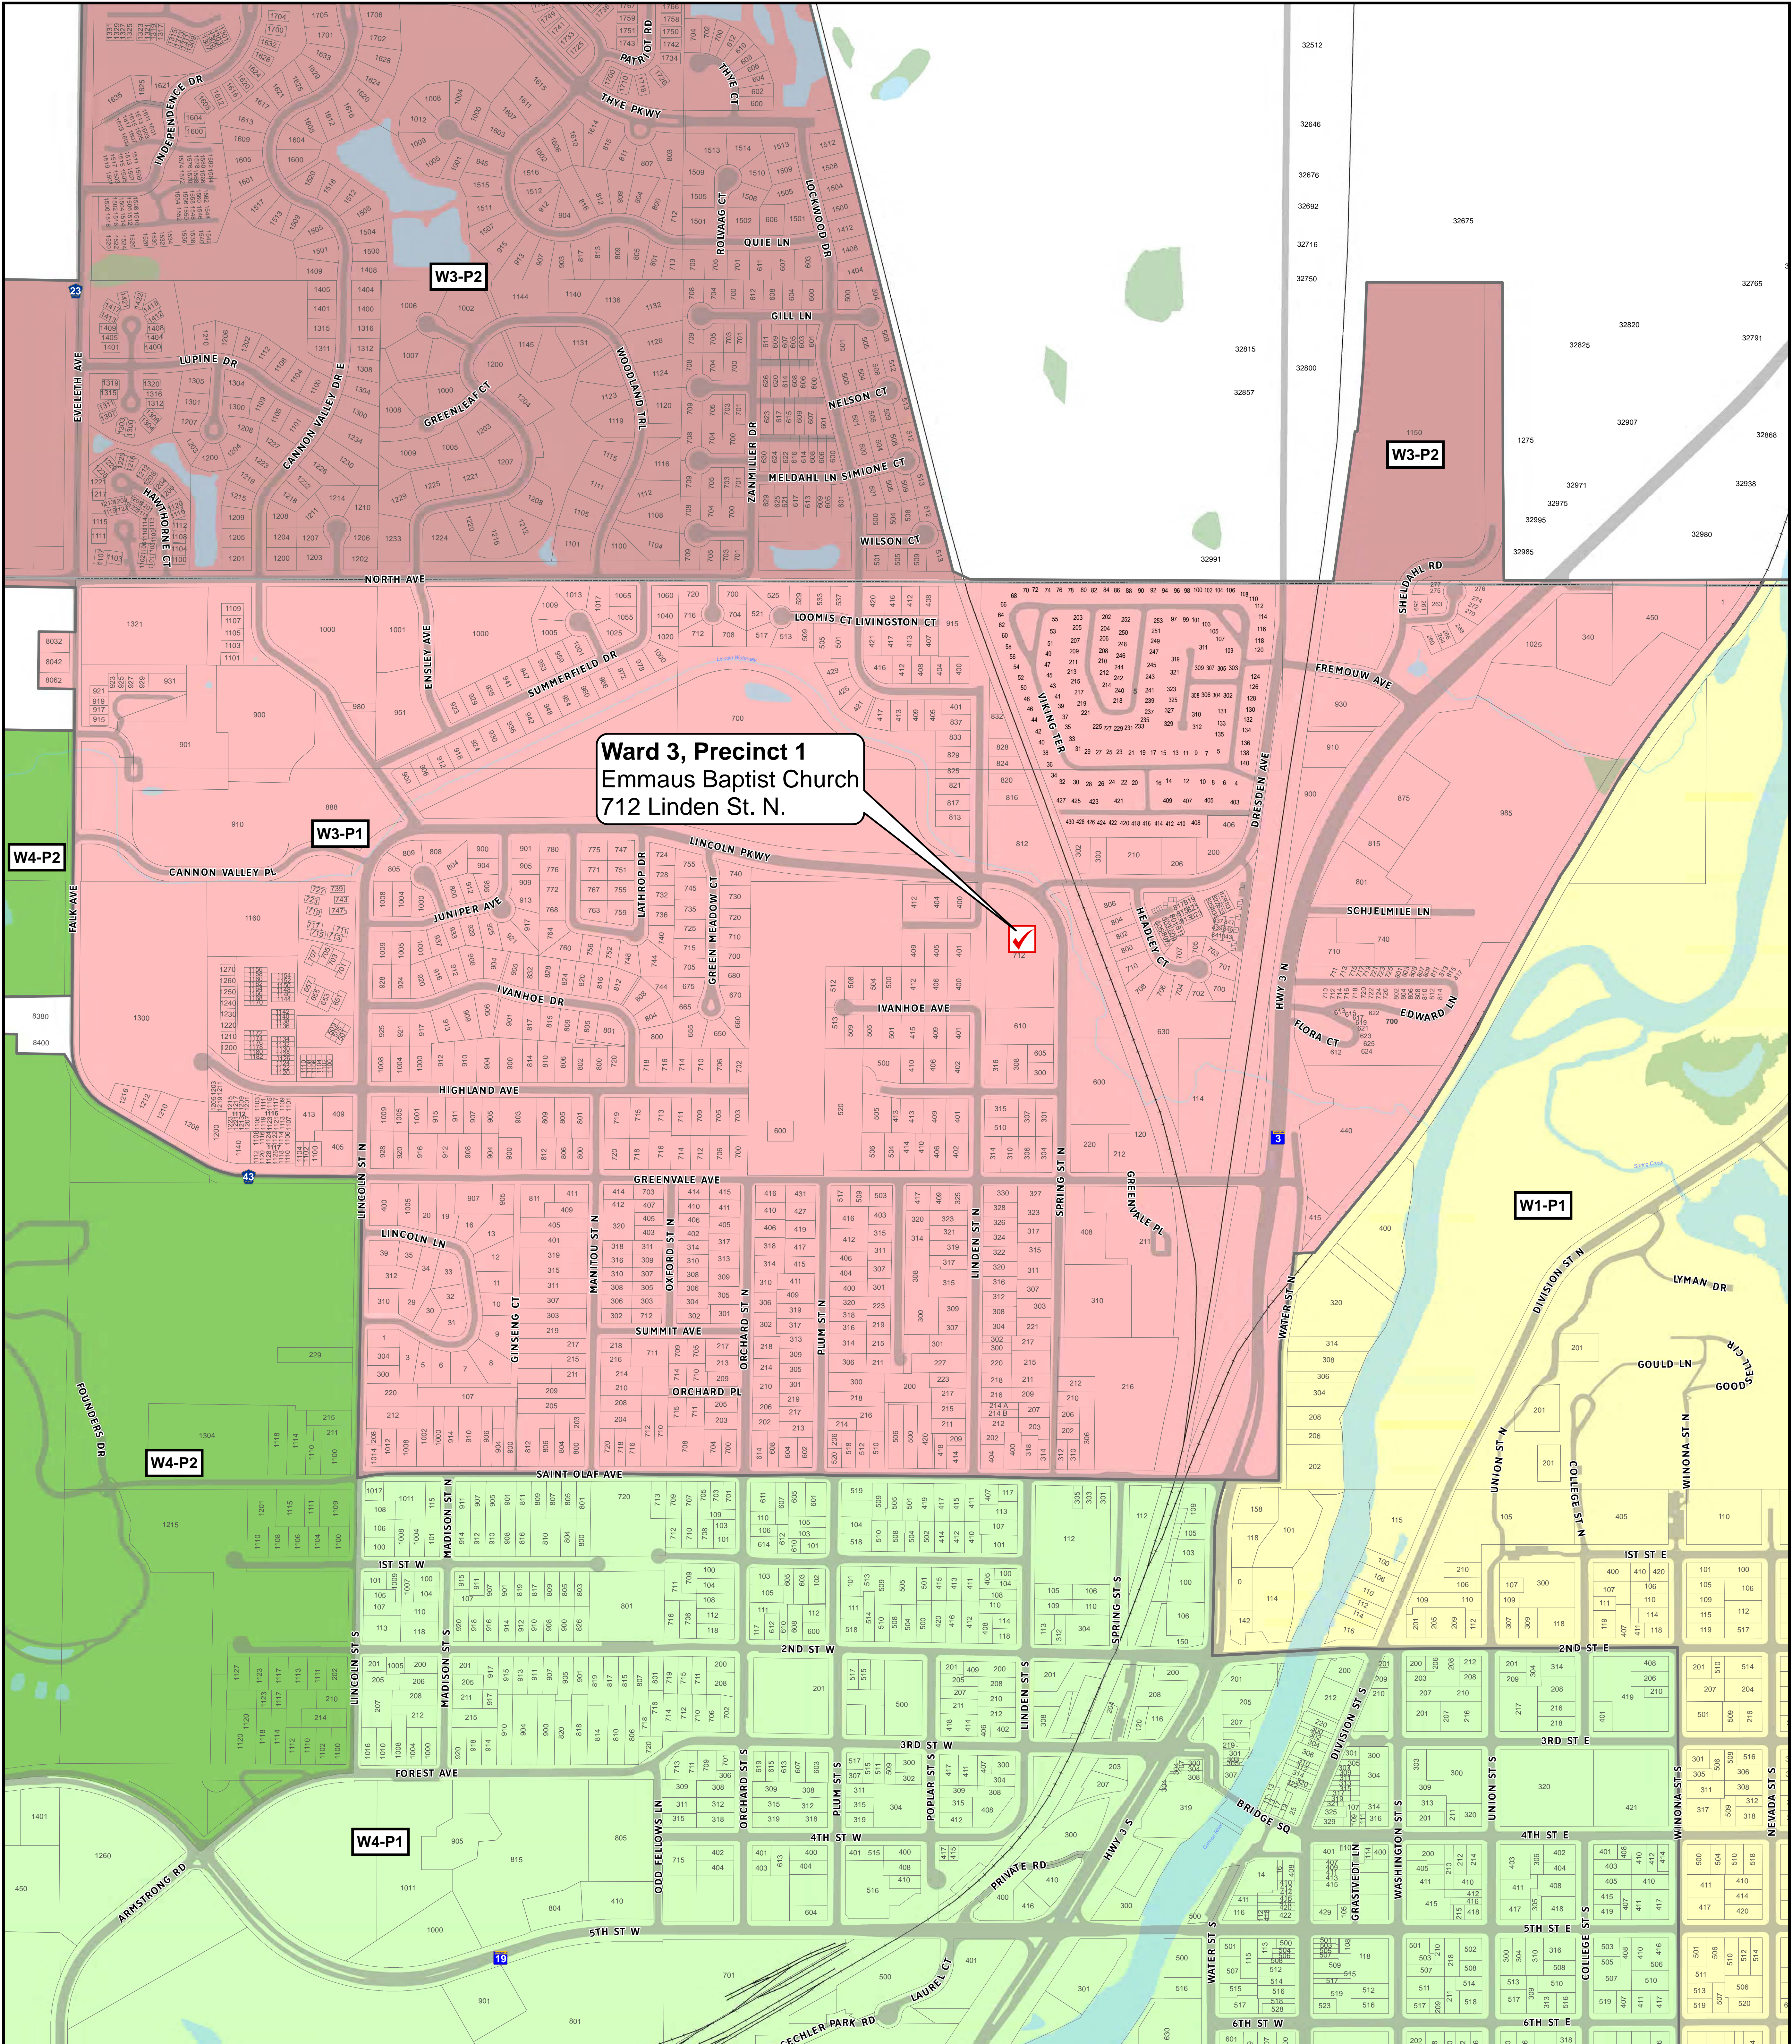

Map of Ward 3 Precinct 1

City of Northfield

Legend

- Polling Locations
- Council Wards
- W1-P1, First United Church of Christ, 300 Union Street S.
- W1-P2, St. Peter's Lutheran Church, 418 Summer Street S.
- W2-P1, United Methodist Church, 1401 Maple Street S.
- W2-P2, Northfield Community Resource Center, 1651 Jefferson Pkwy.
- W3-P1, Emmaus Baptist Church 712 Linden Street N.
- W3-P2, Bethel Lutheran Church, 1321 North Ave.
- W4-P1, St. Johns Lutheran Church, 500 Third Street W.
- W4-P2, St. Olaf College Buntrock Commons, 1520 St. Olaf Ave.

Resolution #2022-027-
Reestablishing Precincts
and Polling Places
Passed March 15, 2022

Updated: 4/19/2022
1:3,240
1 inch equals 0.05 miles
1 inch = 270 feet