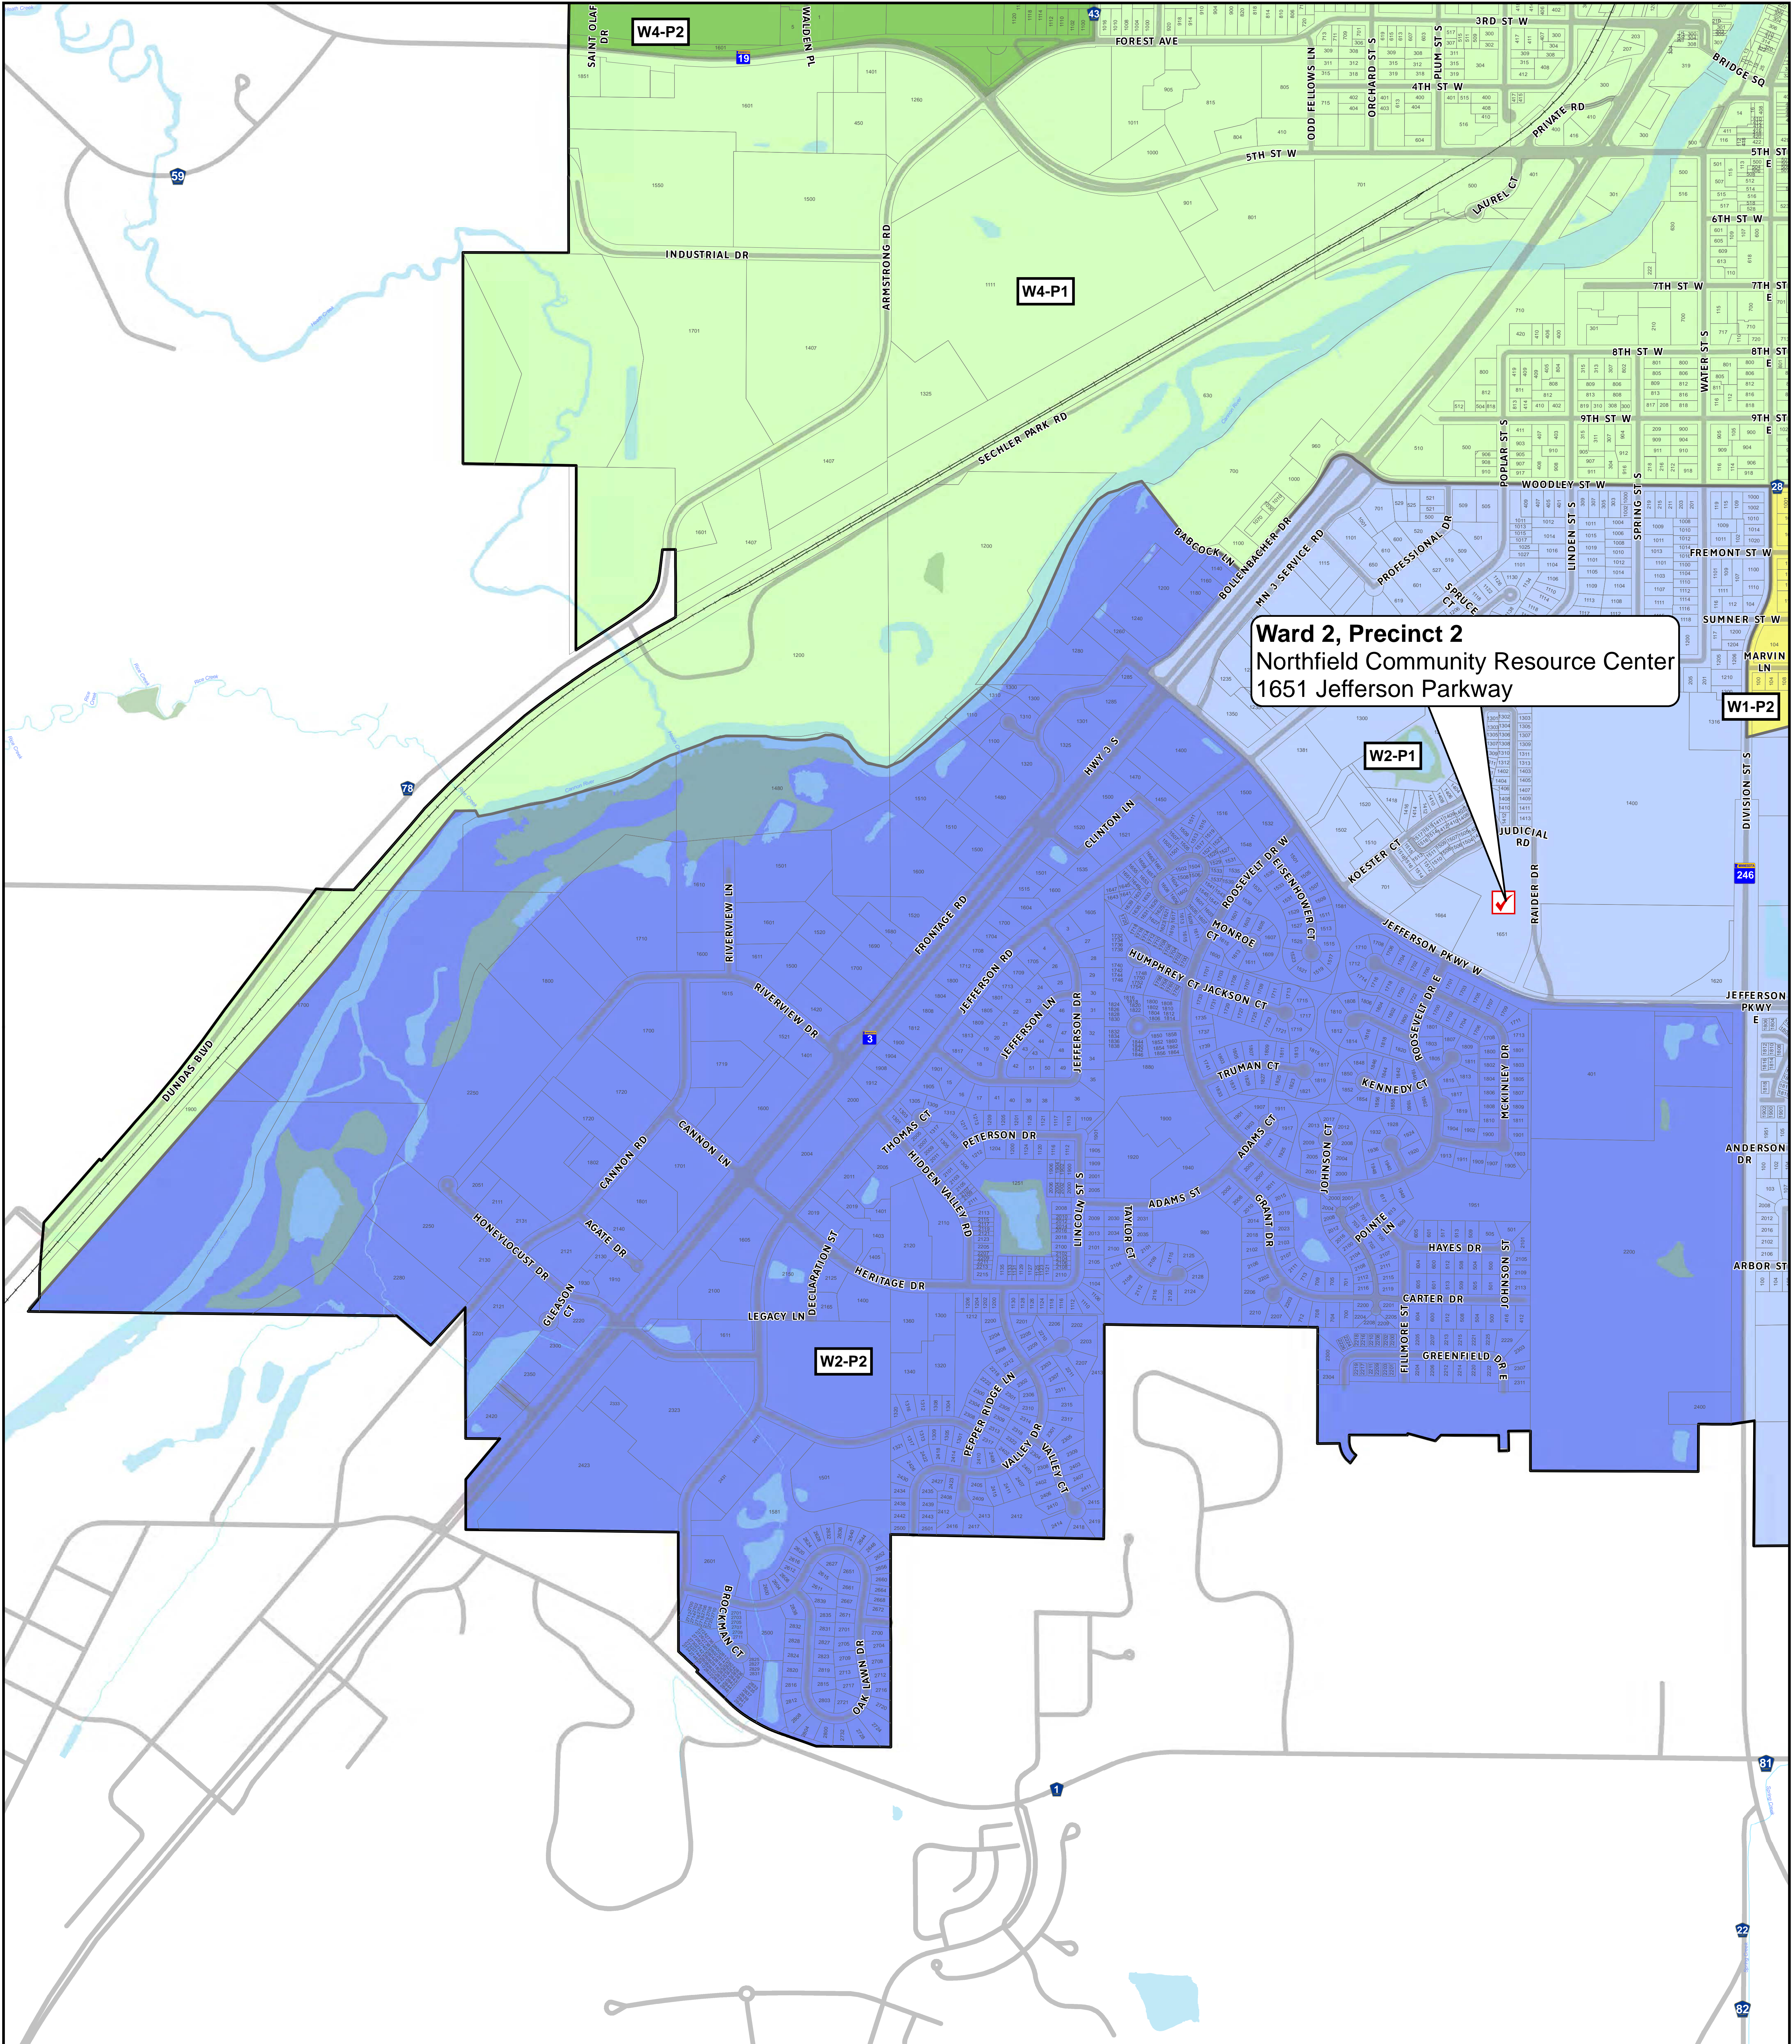

Resolution #2022-027-
Reestablishing Precincts
and Polling Places
Passed March 15, 2022

Updated: 4/19/2022
1:4,560
1 inch equals 0.07 miles
1 inch = 380 feet

Map of Ward 3 Precinct 1

City of Northfield

Location Map