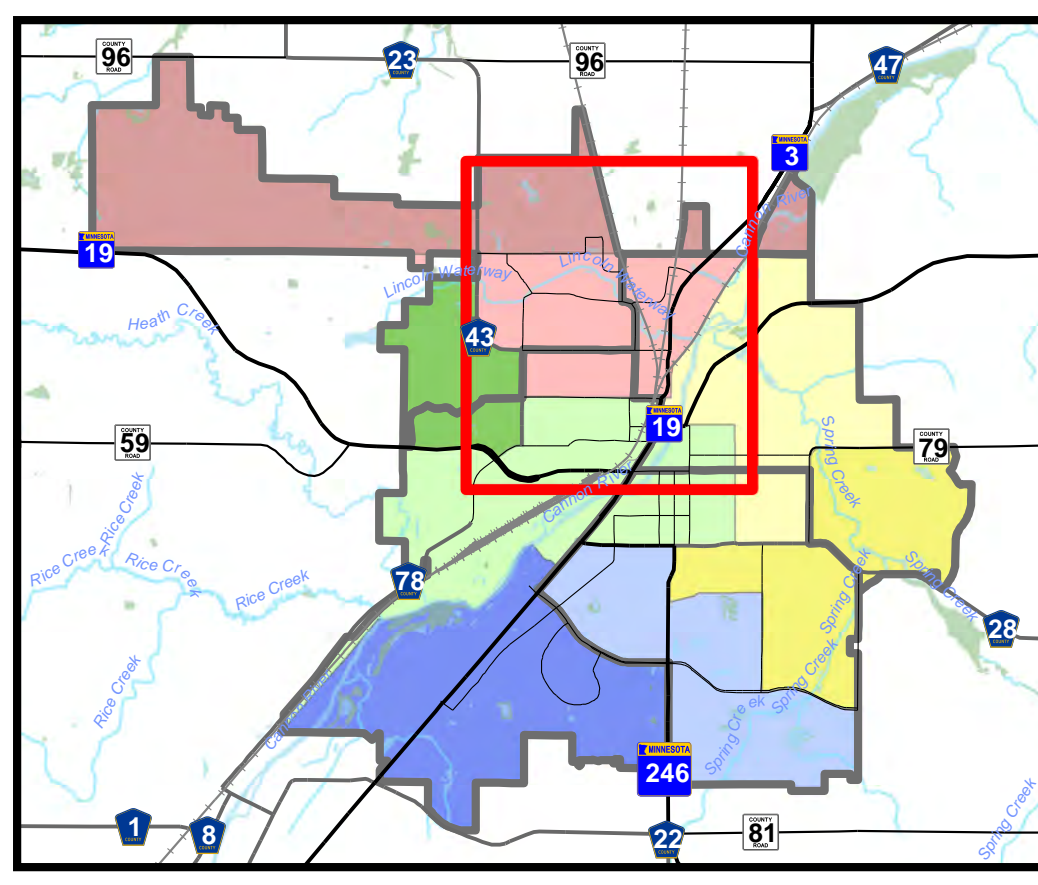

Resolution #2022-027-
Reestablishing Precincts
and Polling Places
Passed March 15, 2022

Updated: 4/19/2022
1:4,560
1 inch equals 0.07 miles
1 inch = 380 feet

Map of Ward 3 Precinct 1

City of Northfield

Location Map

Legend

- Polling Locations
- Council Wards
- W1-P1, First United Church of Christ, 300 Union Street S.
- W1-P2, St. Peter's Lutheran Church, 418 Summer Street S.
- W2-P1, United Methodist Church, 1401 Maple Street S.
- W2-P2, Northfield Community Resource Center, 1651 Jefferson Pkwy.
- W3-P1, Emmaus Baptist Church 712 Linden Street N.
- W3-P2, Bethel Lutheran Church, 1321 North Ave.
- W4-P1, St. Johns Lutheran Church, 500 Third Street W.
- W4-P2, St. Olaf College Buntrock Commons, 1520 St. Olaf Ave.

Resolution #2022-027-
Reestablishing Precincts
and Polling Places
Passed March 15, 2022

Updated: 4/19/2022
1:3,240
1 inch equals 0.05 miles
1 inch = 270 feet

Map of Ward 3 Precinct 2

City of Northfield

Updated: 4/19/2022
 1:6,240
 1 inch equals 0.1 miles
 1 inch = 520 feet