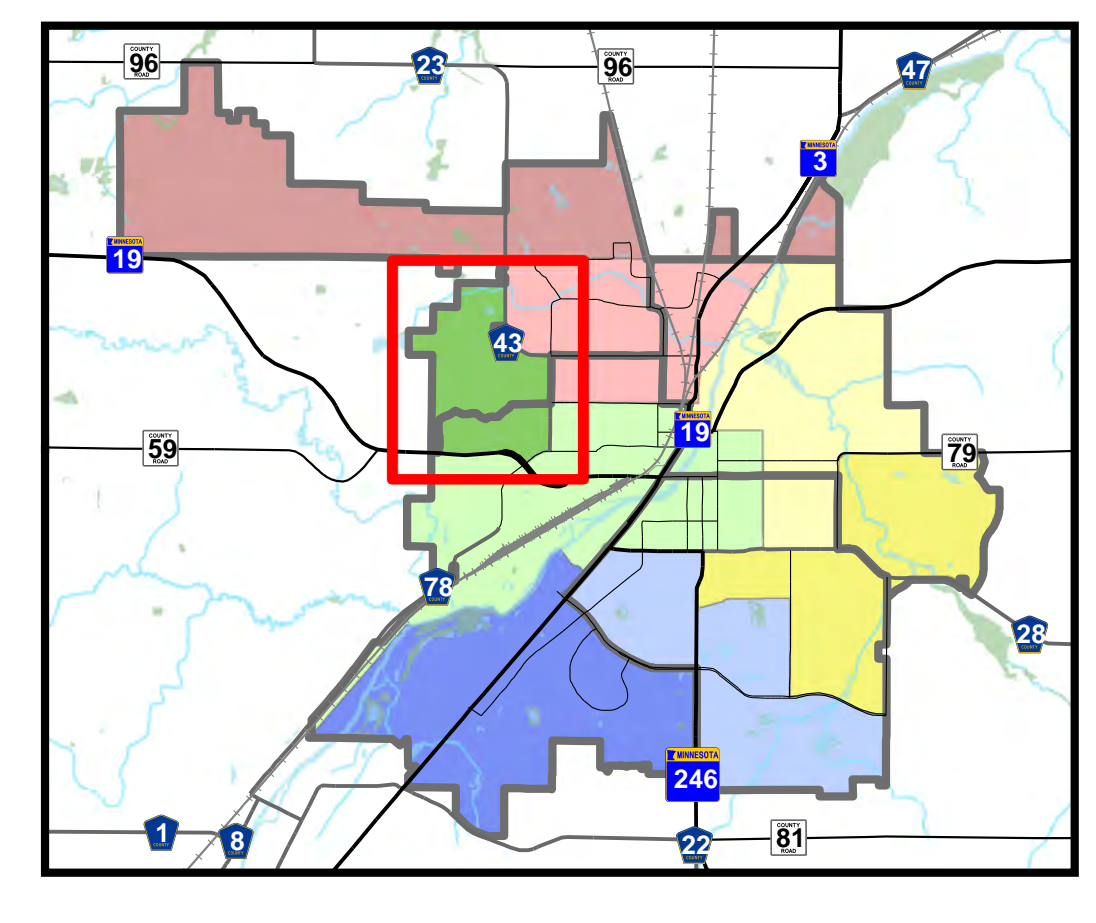

Resolution #2022-027-
 Reestablishing Precincts
 and Polling Places
 Passed March 15, 2022

Map of Ward 4 Precinct 1

City of Northfield

Location Map

Legend

- Polling Locations
- Council Wards
- W1-P1, First United Church of Christ, 300 Union Street S.
- W1-P2, St. Peter's Lutheran Church, 418 Summer Street S.
- W2-P1, United Methodist Church, 1401 Maple Street S.
- W2-P2, Northfield Community Resource Center, 1651 Jefferson Pkwy.
- W3-P1, Emmaus Baptist Church 712 Linden Street N.
- W3-P2, Bethel Lutheran Church, 1321 North Ave.
- W4-P1, St. Johns Lutheran Church, 500 Third Street W.
- W4-P2, St. Olaf College Buntrock Commons, 1520 St. Olaf Ave.

Resolution #2022-027-
Reestablishing Precincts
and Polling Places
Passed March 15, 2022

Updated: 4/19/2022
1:5,280
1 inch equals 0.08 miles
1 inch = 440 feet

Map of Ward 4 Precinct 2 City of Northfield

Resolution #2022-027-
Reestablishing Precincts
and Polling Places
Passed March 15, 2022

Updated: 4/19/2022
1:2,160
1 inch equals 0.03 miles
1 inch = 180 feet

Location Map

Legend

- Polling Locations
- Council Wards
- W1-P1, First United Church of Christ, 300 Union Street S.
- W1-P2, St. Peter's Lutheran Church, 418 Summer Street S.
- W2-P1, United Methodist Church, 1401 Maple Street S.
- W2-P2, Northfield Community Resource Center, 1651 Jefferson Pkwy.
- W3-P1, Emmaus Baptist Church 712 Linden Street N.
- W3-P2, Bethel Lutheran Church, 1321 North Ave.
- W4-P1, St. Johns Lutheran Church, 500 Third Street W.
- W4-P2, St. Olaf College Buntrock Commons, 1520 St. Olaf Ave.