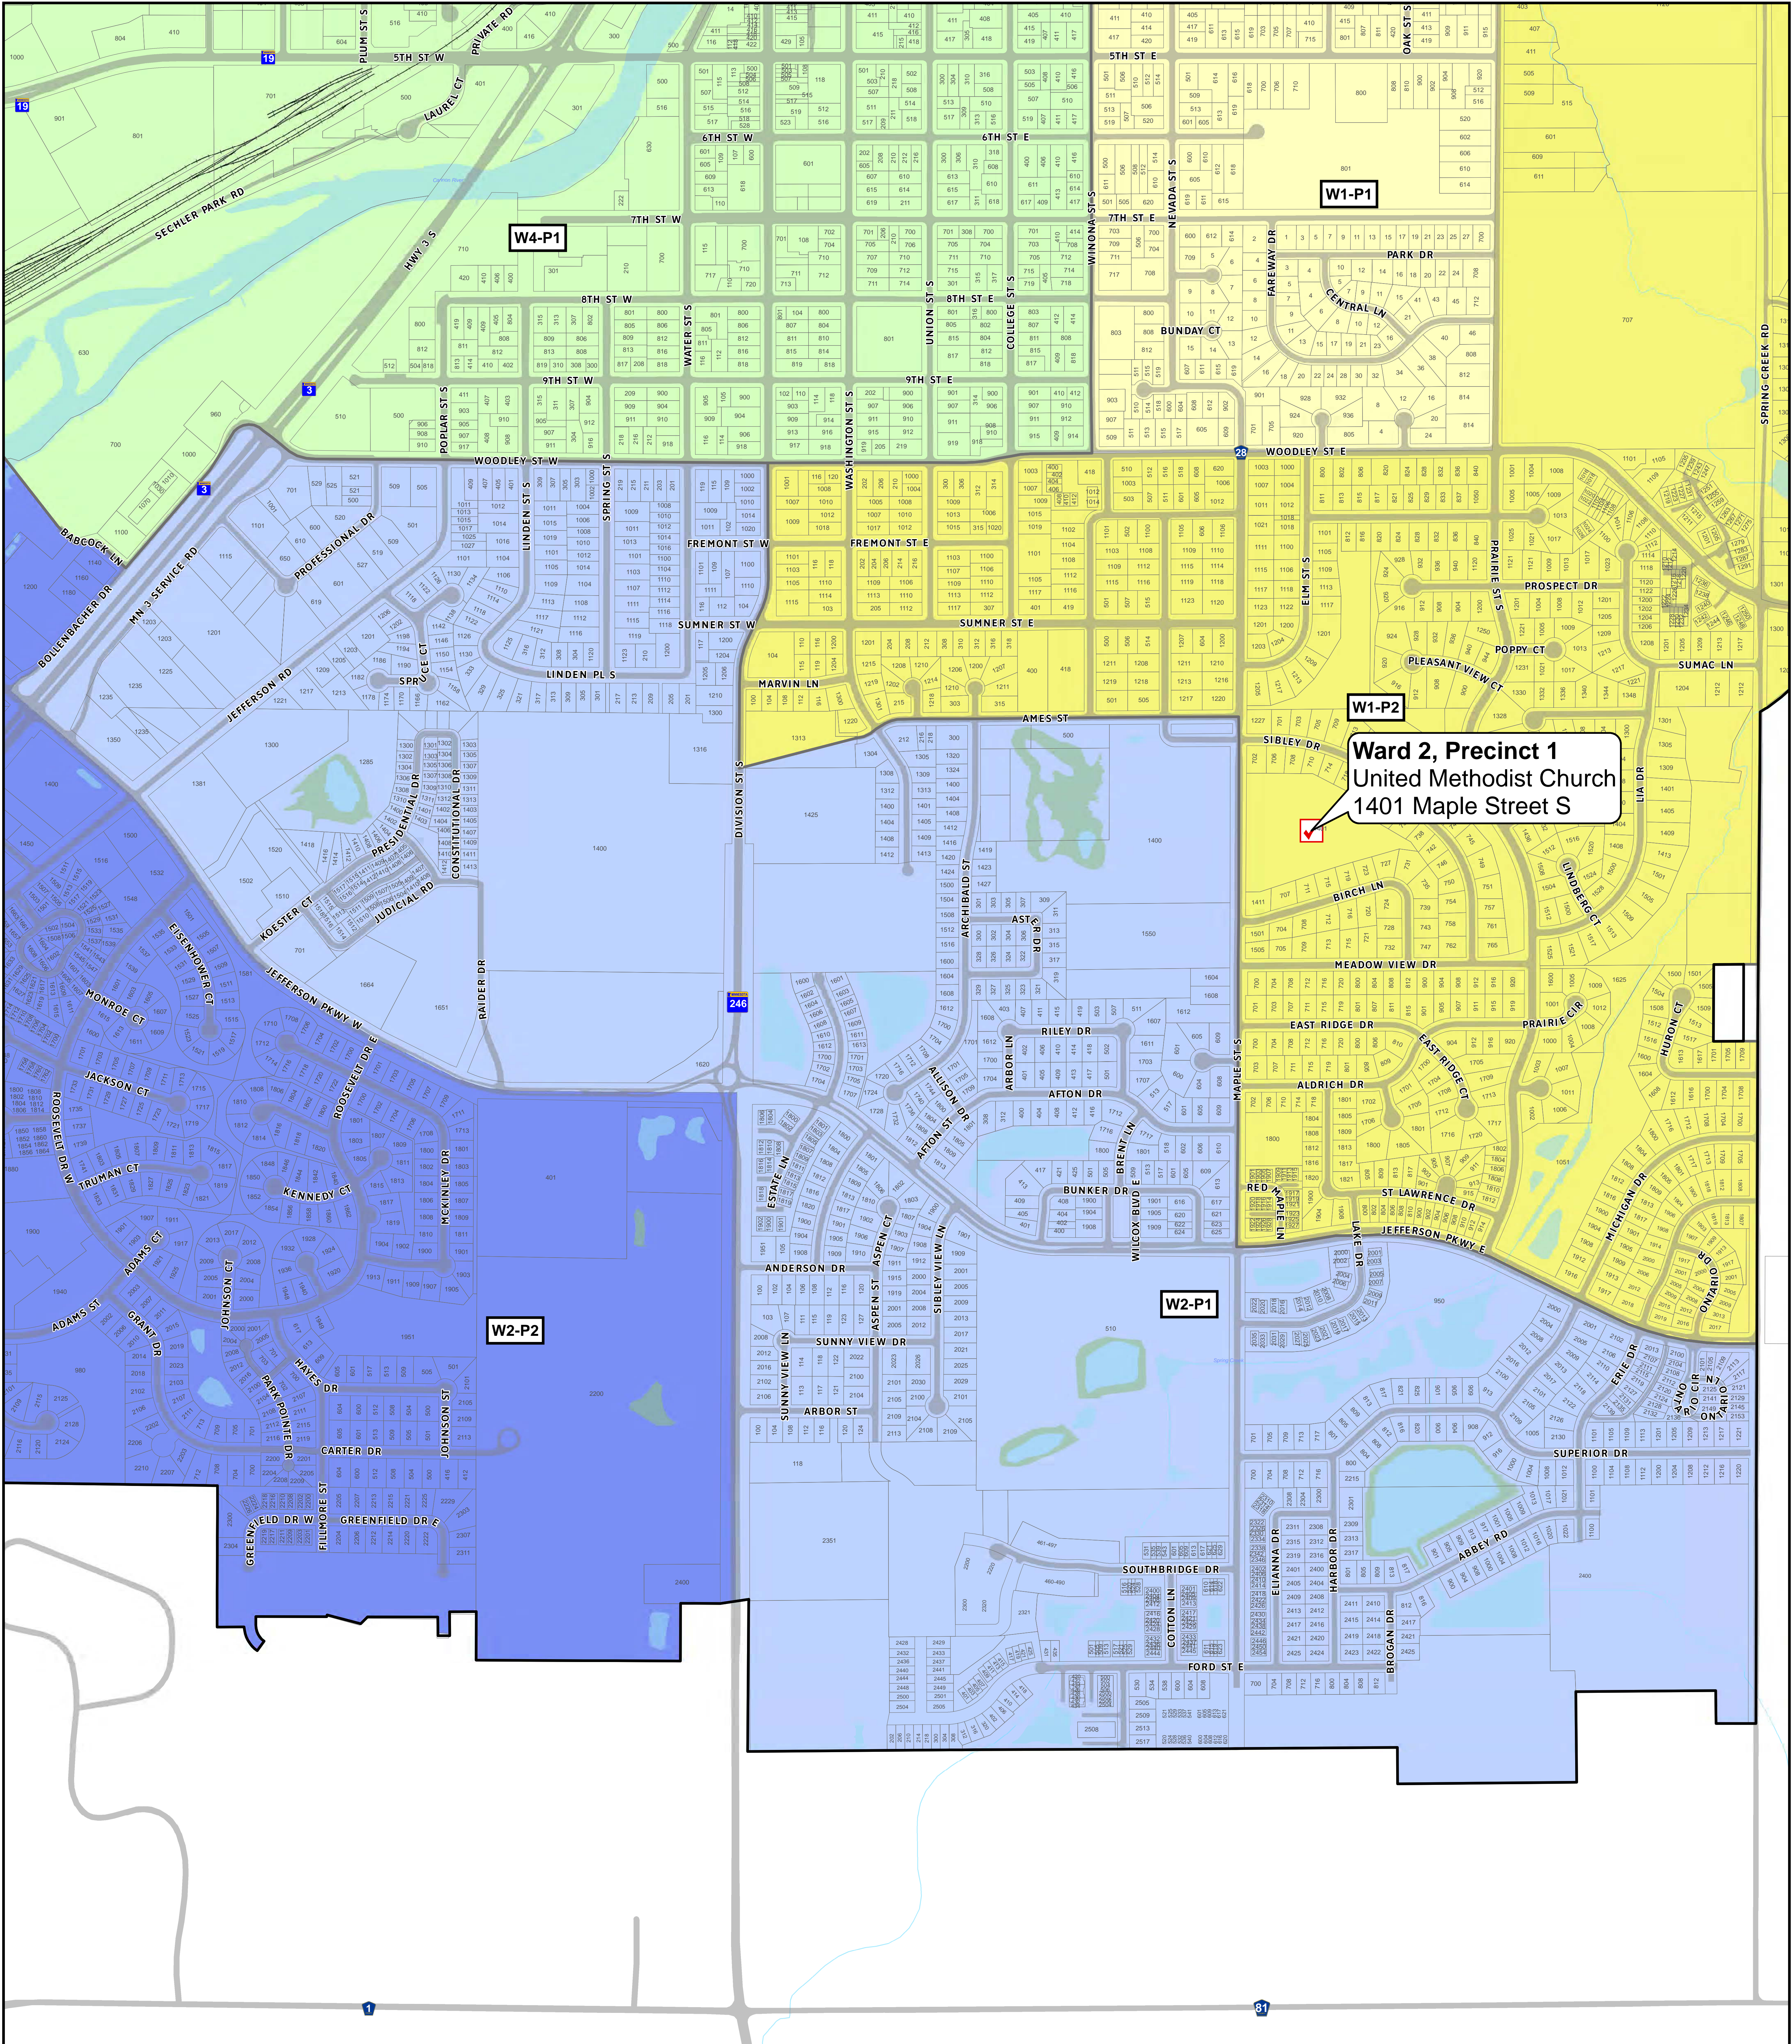

Ward 2, Precinct 1
United Methodist Church
1401 Maple Street S