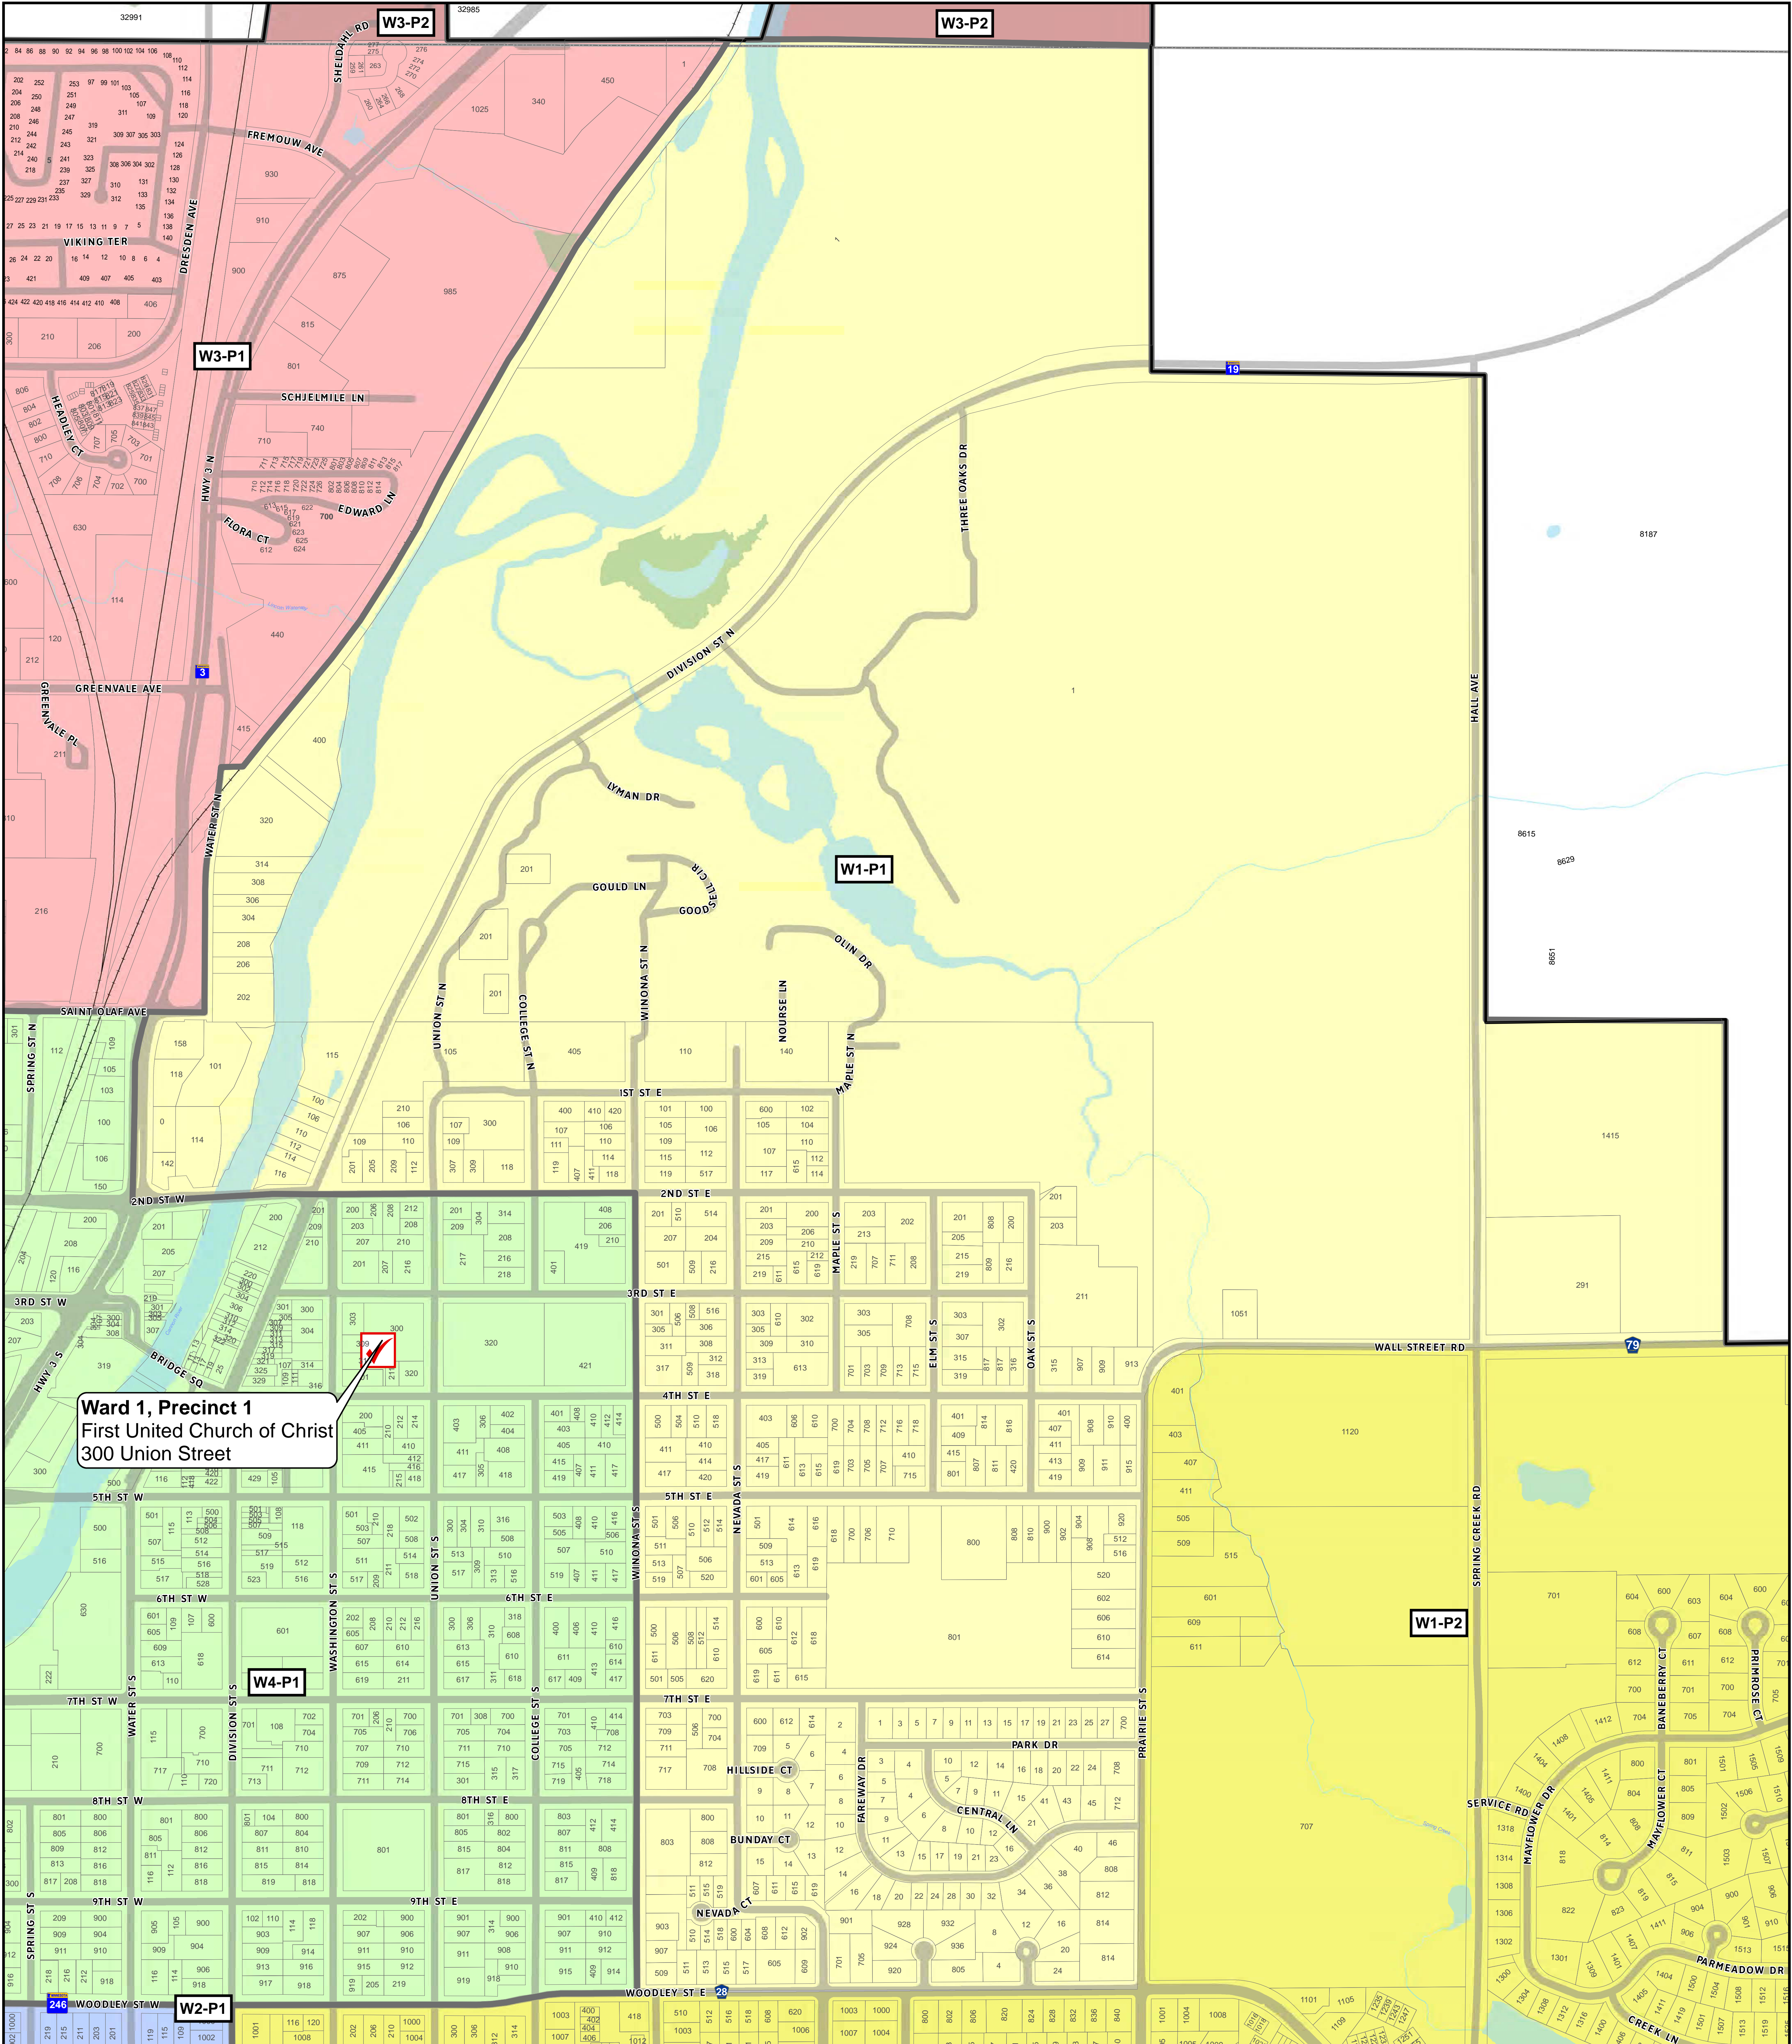

Ward 1, Precinct 1
First United Church of Christ
300 Union Street