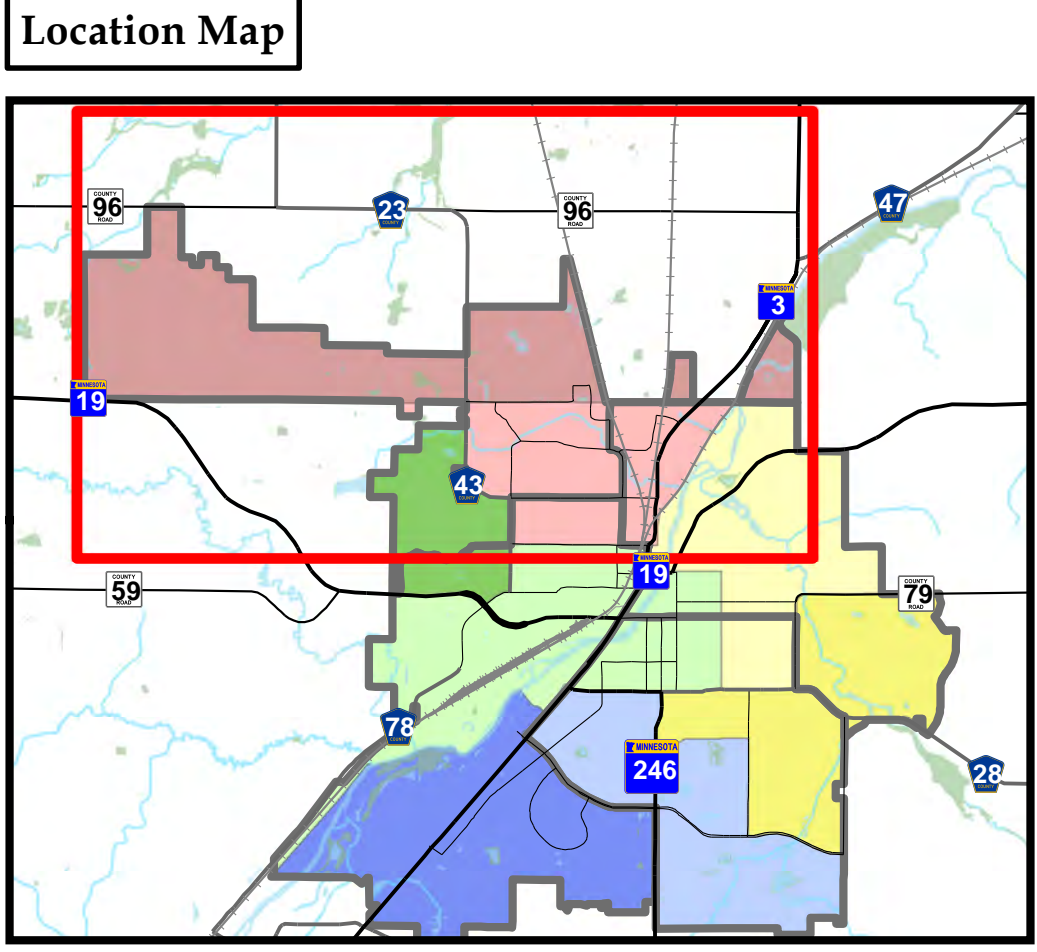

Resolution #2022-027-
Reestablishing Precincts
and Polling Places
Passed March 15, 2022

Updated: 4/19/2022
1:3,240
1 inch equals 0.05 miles
1 inch = 270 feet

Map of Ward 3 Precinct 2

City of Northfield

Updated: 4/19/2022
 1:6,240
 1 inch equals 0.1 miles
 1 inch = 520 feet