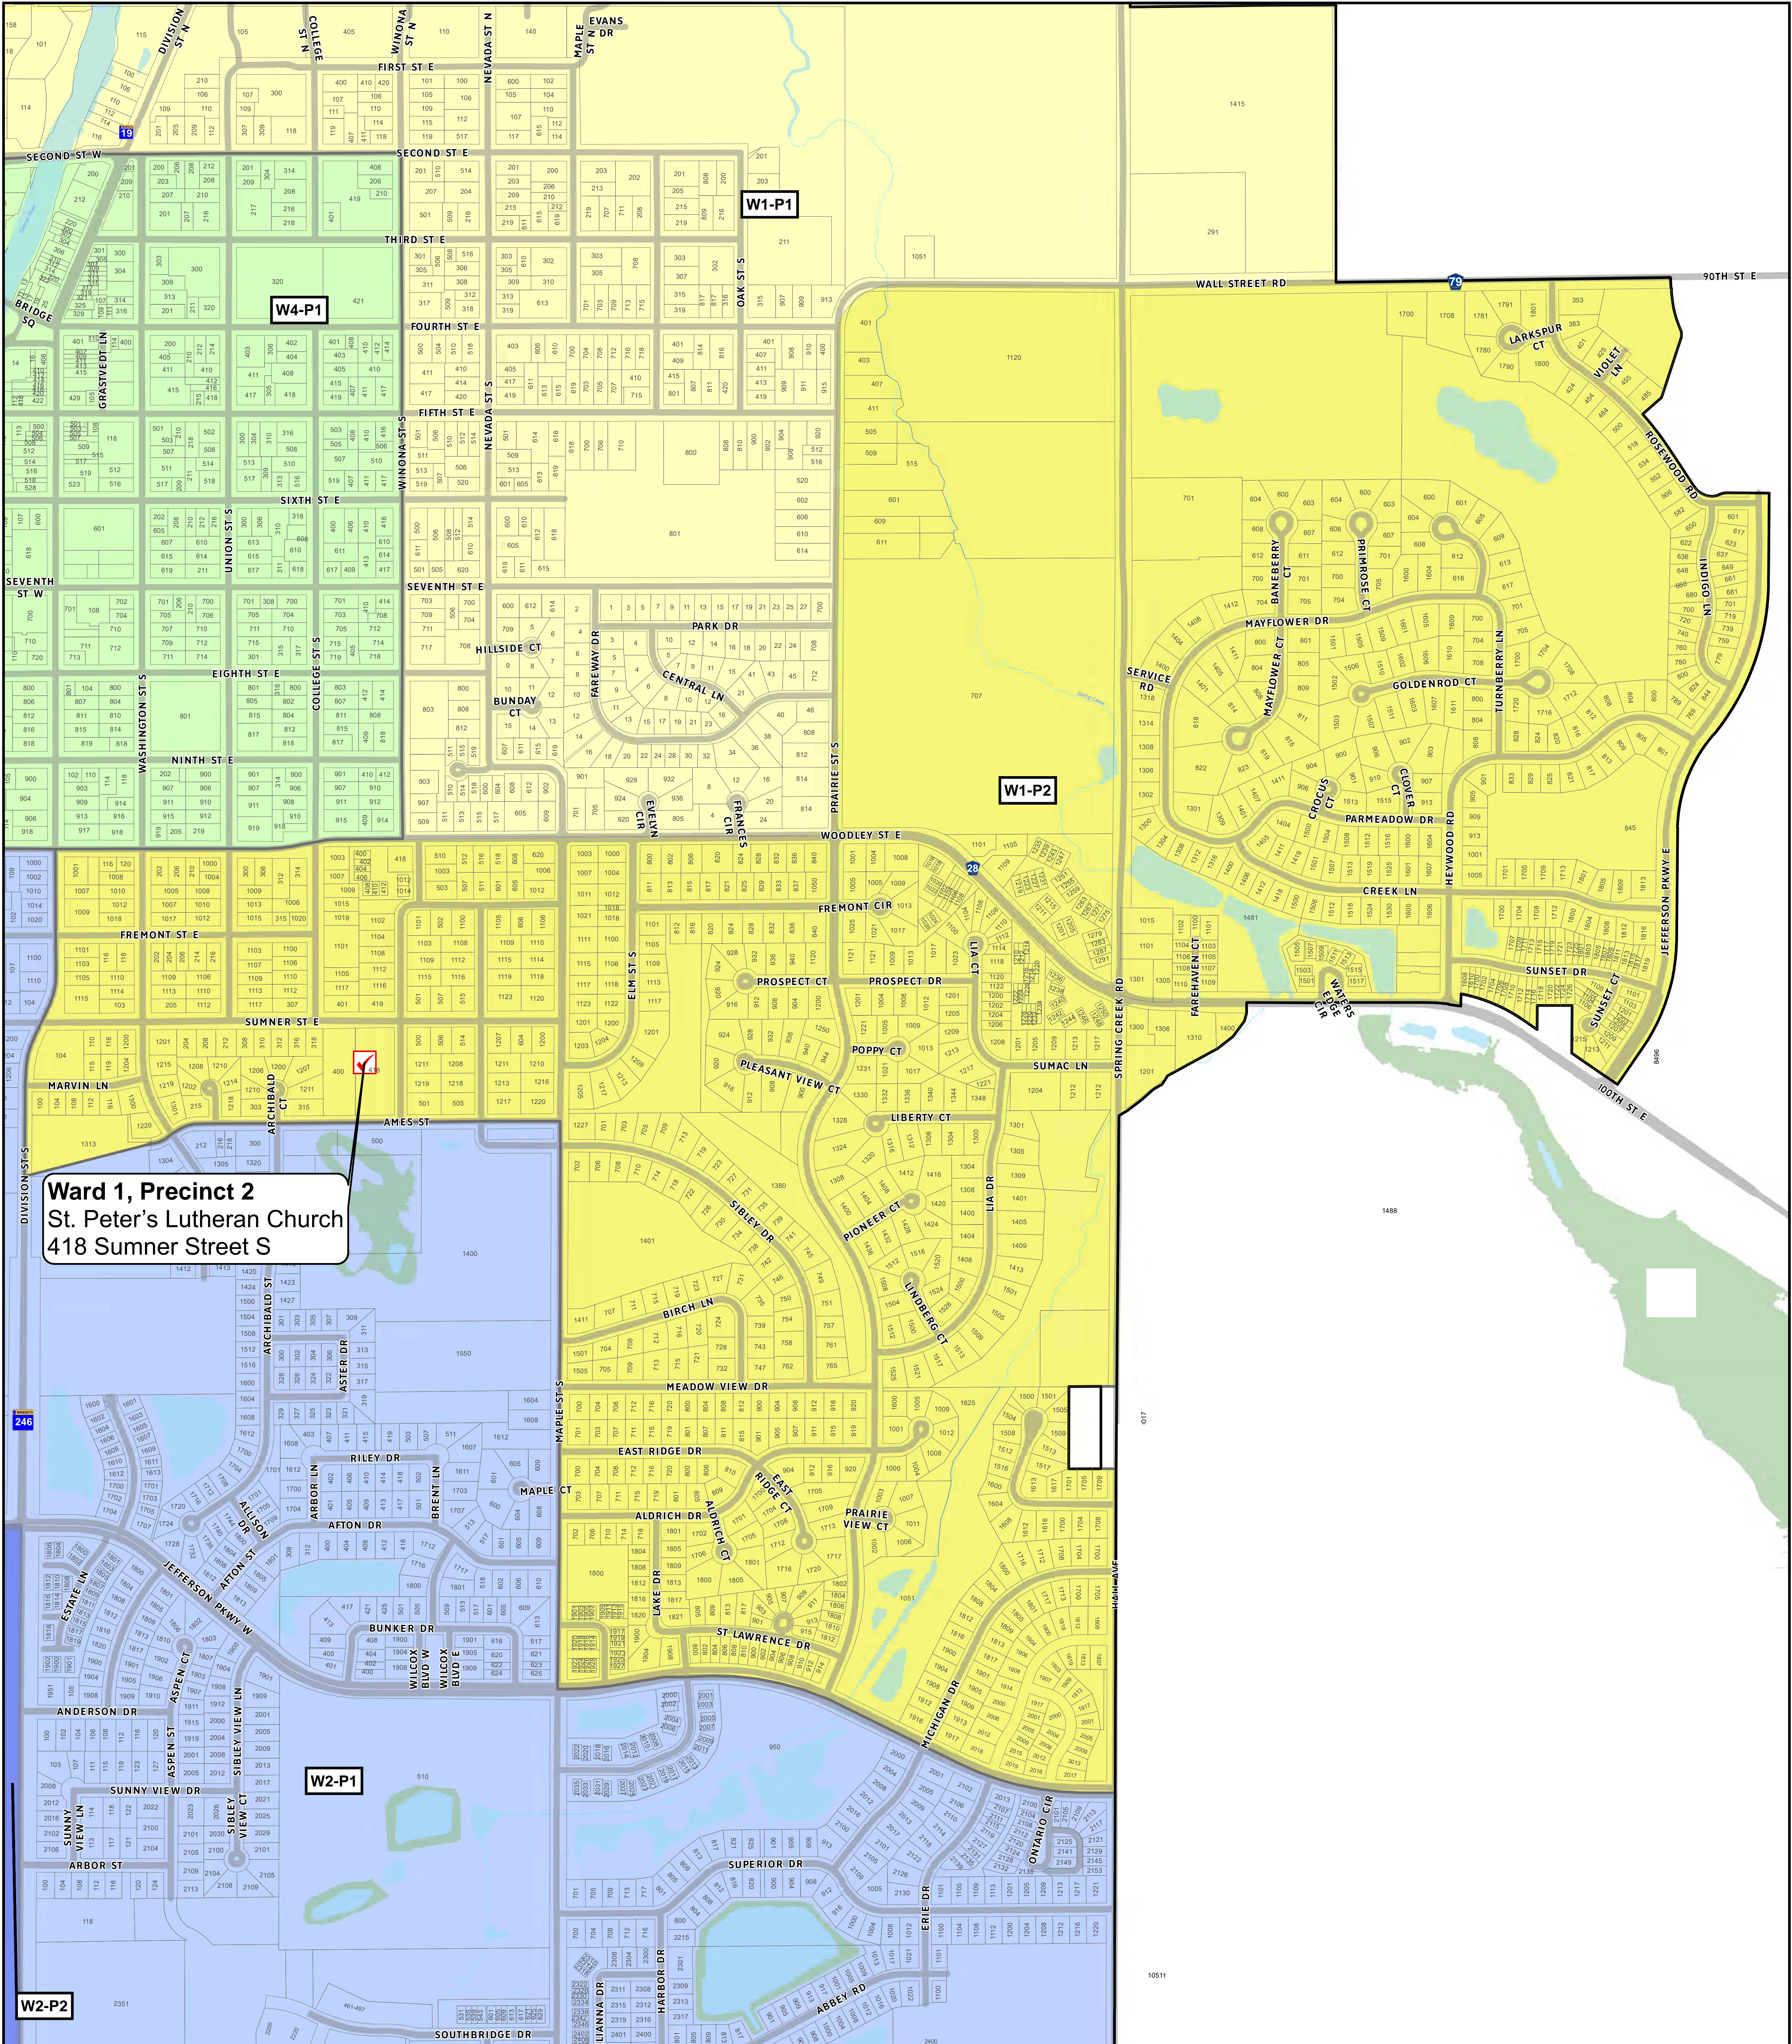

Ward 1, Precinct 2
St. Peter's Lutheran Church
418 Summer Street S

Map of Ward 2 Precinct 1

City of Northfield

Resolution #2022-027-
Reestablishing Precincts
and Polling Places
Passed March 15, 2022

Updated: 4/19/2022
1:3.750
1 inch equals 0.06 miles
1 inch = 313 feet