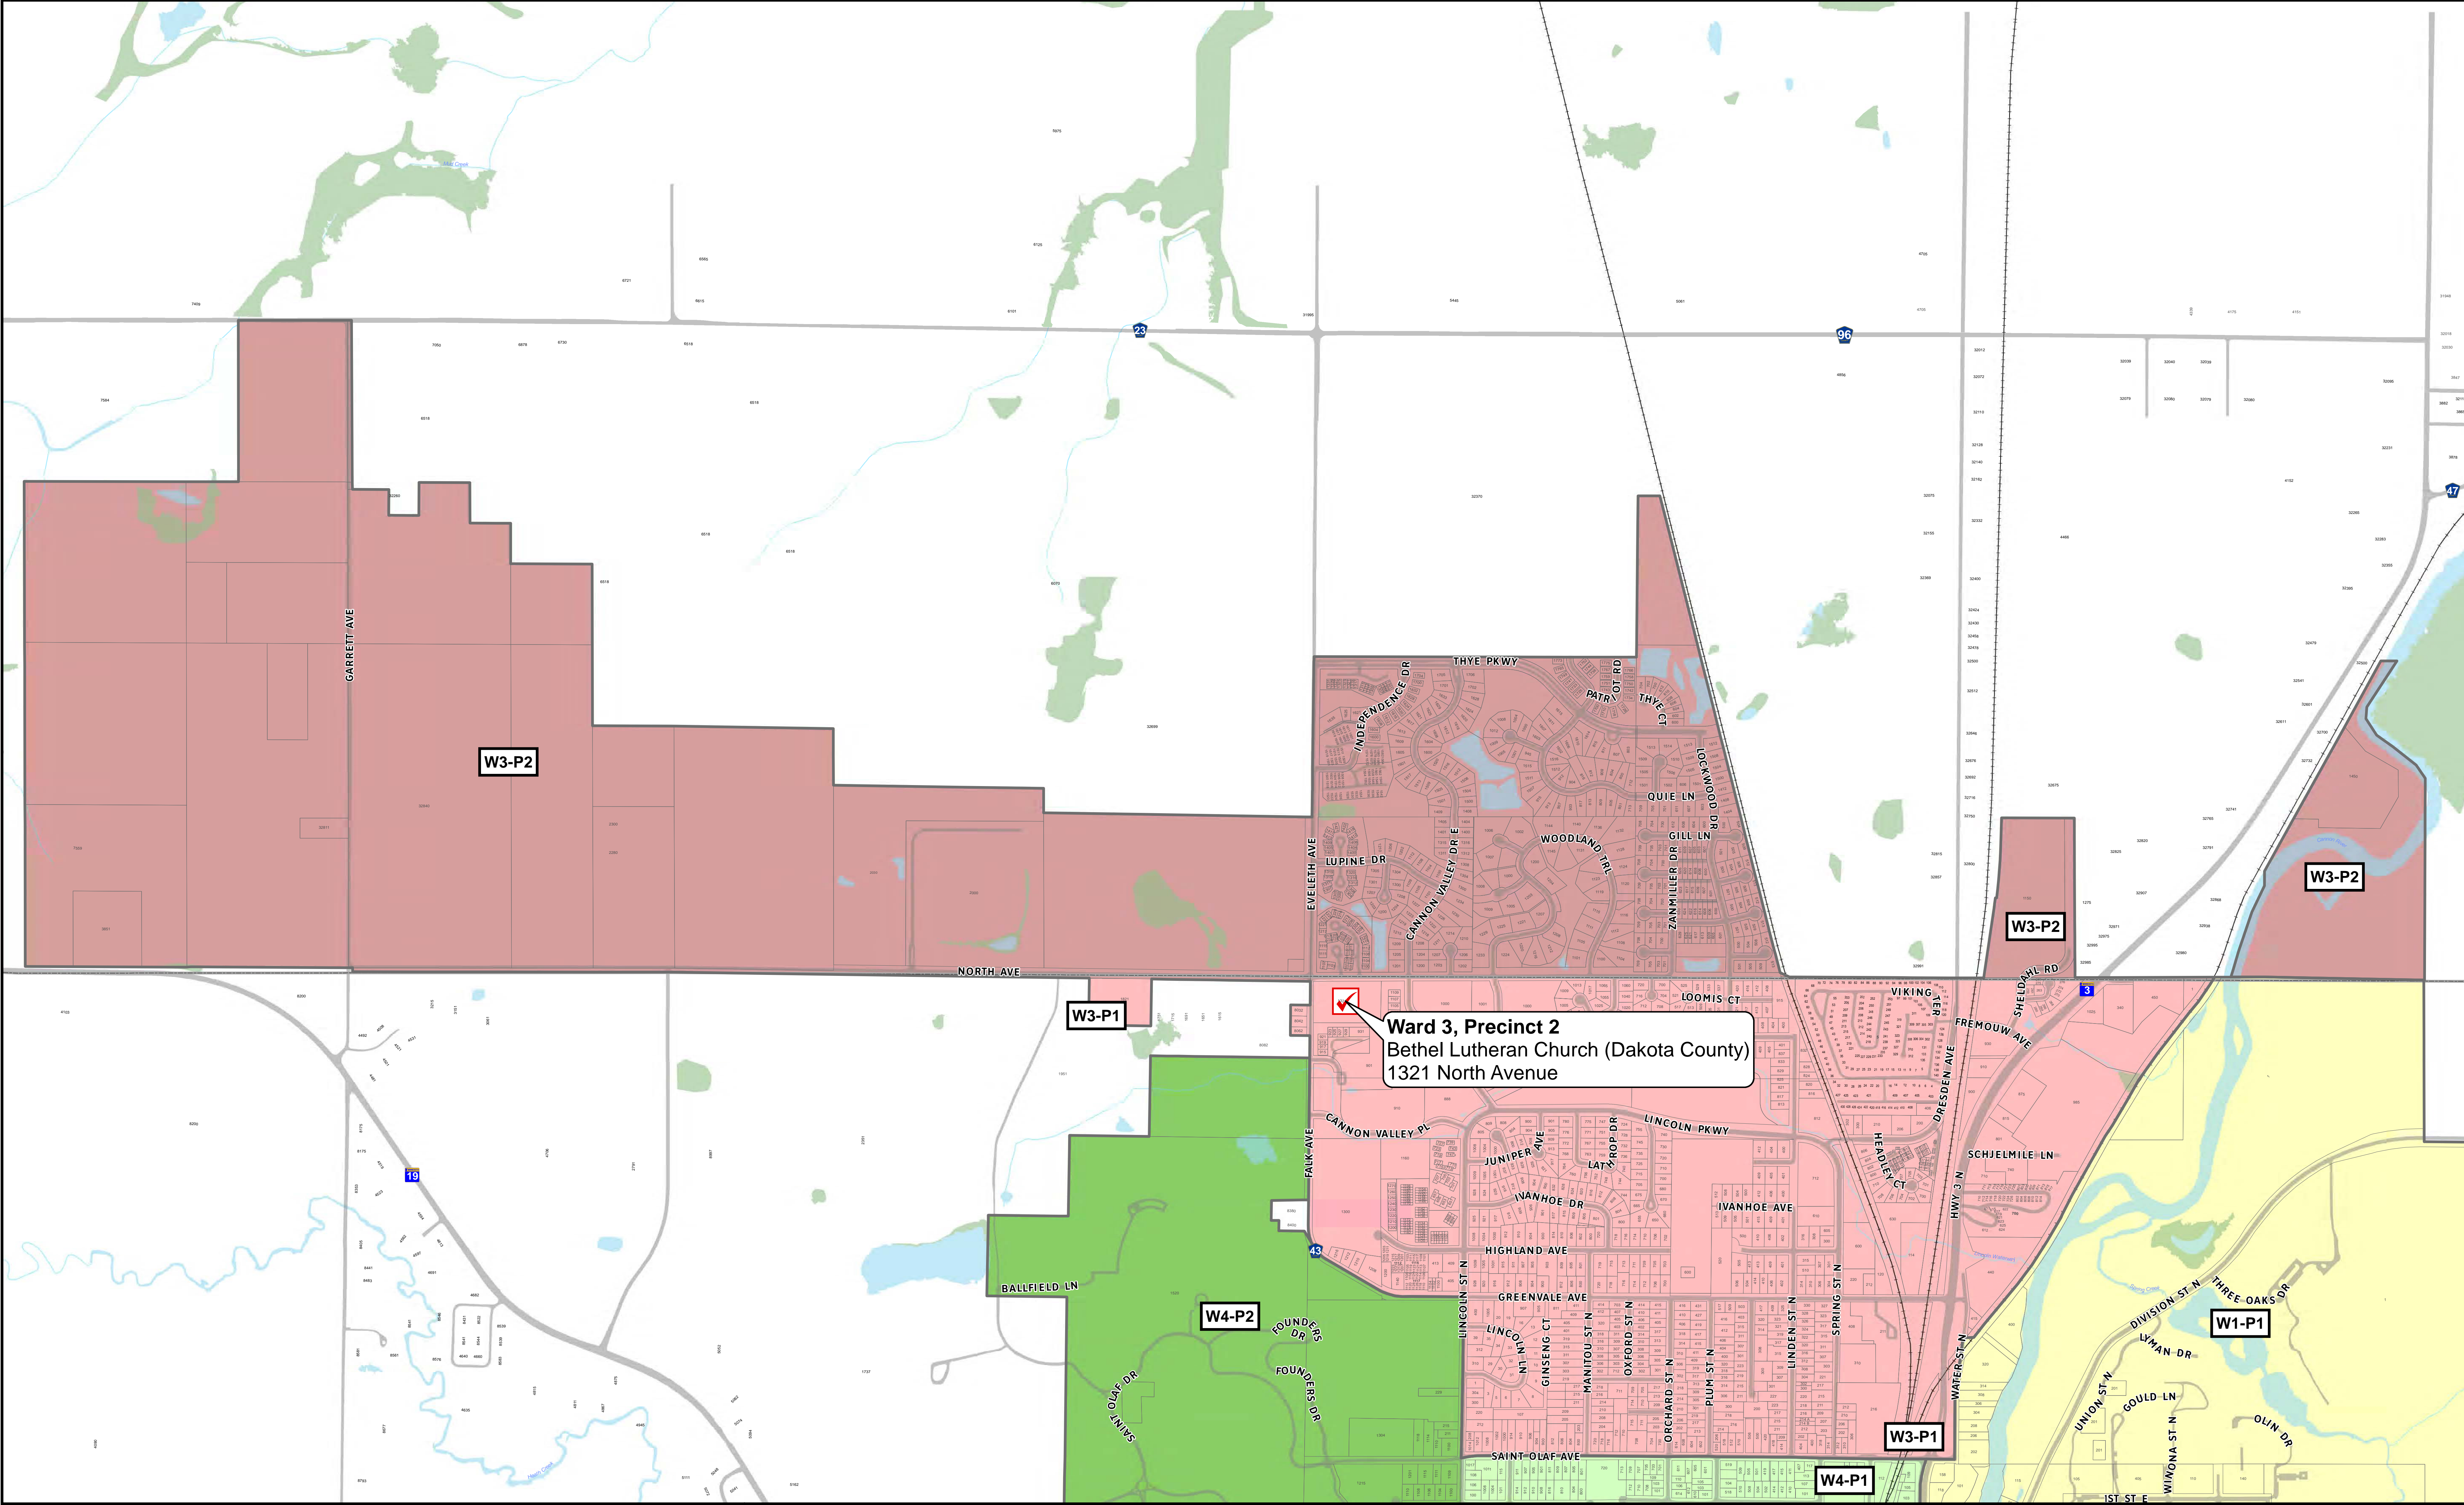

Legend

- Polling Locations
- Council Wards

- W1-P1, First United Church of Christ, 300 Union Street S.
- W1-P2, St. Peter's Lutheran Church, 418 Summer Street S.
- W2-P1, United Methodist Church, 1401 Maple Street S.
- W2-P2, Northfield Community Resource Center, 1651 Jefferson Pkwy.
- W3-P1, Emmaus Baptist Church 712 Linden Street N.
- W3-P2, Bethel Lutheran Church, 1321 North Ave.
- W4-P1, St. Johns Lutheran Church, 500 Third Street W.
- W4-P2, St. Olaf College Buntrock Commons, 1520 St. Olaf Ave.

Resolution #2022-027-
Reestablishing Precincts
and Polling Places
Passed March 15, 2022