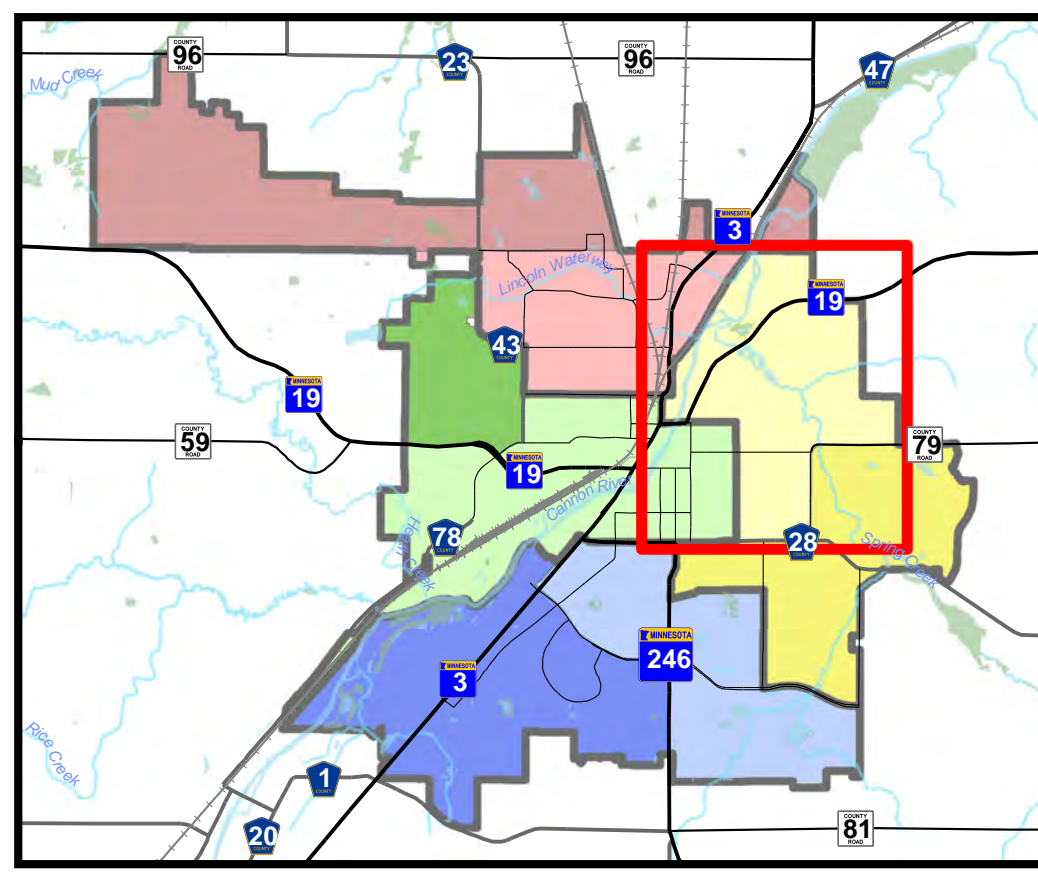

Ward & Precinct Map

City of Northfield

Resolution #2022-027-
Reestablishing Precincts
and Polling Places
Passed March 15, 2022

Legend

- Polling Locations
- Council Wards
- W1-P1, First United Church of Christ, 300 Union Street S.
- W1-P2, St. Peter's Lutheran Church, 418 Summer Street S.
- W2-P1, United Methodist Church, 1401 Maple Street S.
- W2-P2, Northfield Community Resource Center, 1651 Jefferson Pkwy.
- W3-P1, Emmaus Baptist Church 712 Linden Street N.
- W3-P2, Bethel Lutheran Church, 1321 North Ave.
- W4-P1, St. John's Lutheran Church, 500 Third Street W.
- W4-P2, St. Olaf College Buntrock Commons, 1520 St. Olaf Ave.

Updated: 4/19/2022
1:10,200

1 inch equals 0.16 miles
1 inch = 850 feet

Map of Ward 1 Precinct 1

City of Northfield

Resolution #2022-027-
Reestablishing Precincts
and Polling Places
Passed March 15, 2022

Updated: 4/19/2022

1:3,000

1 inch equals 0.05 miles

1 inch = 250 feet

Location Map

Legend

- Polling Locations
- Council Wards
- W1-P1, First United Church of Christ, 300 Union Street S.
- W1-P2, St. Peter's Lutheran Church, 418 Summer Street S.
- W2-P1, United Methodist Church, 1401 Maple Street S.
- W2-P2, Northfield Community Resource Center, 1651 Jefferson Pkwy.
- W3-P1, Emmaus Baptist Church 712 Linden Street N.
- W3-P2, Bethel Lutheran Church, 1321 North Ave.
- W4-P1, St. Johns Lutheran Church, 500 Third Street W.
- W4-P2, St. Olaf College Buntrock Commons, 1520 St. Olaf Ave.

Ward 1, Precinct 1
First United Church of Christ
300 Union Street

Map of Ward 1 Precinct 2

City of Northfield

Resolution #2022-027-
Reestablishing Precincts
and Polling Places
Passed March 15, 2022

Updated: 4/19/2022
1:3,500
1 inch equals 0.06 miles
1 inch = 292 feet