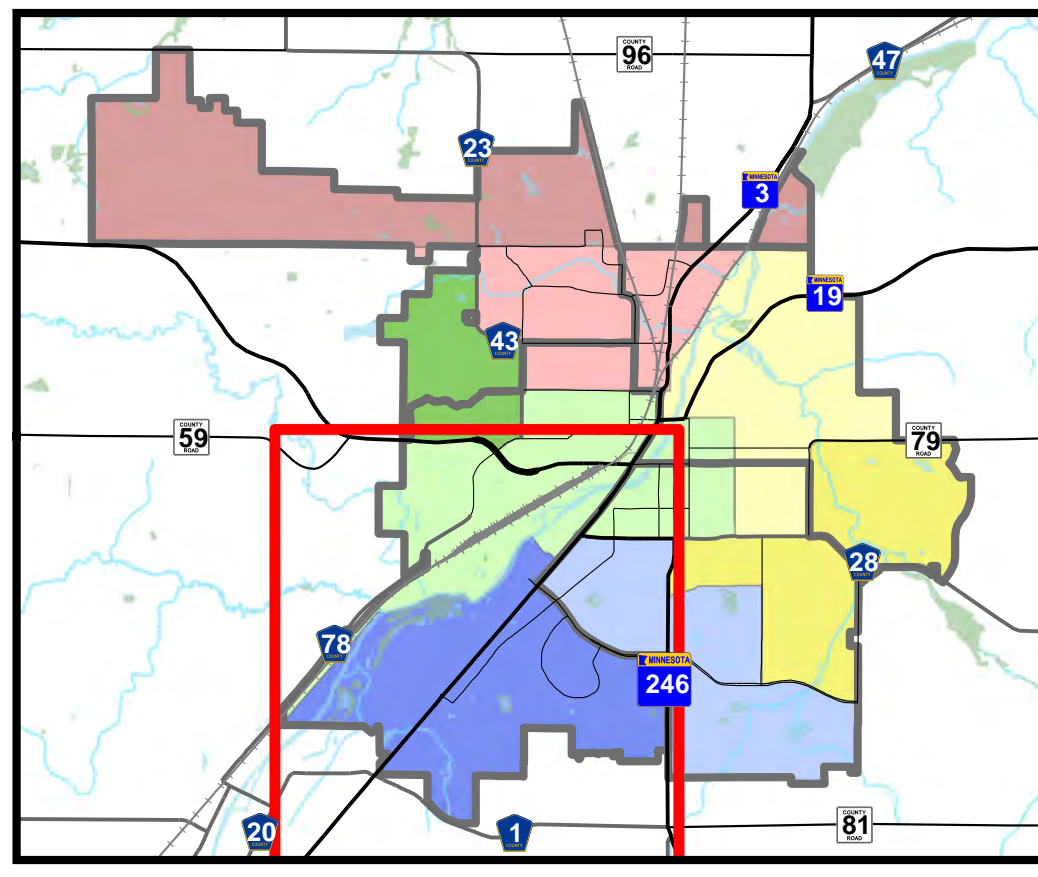

Ward 1, Precinct 2
St. Peter's Lutheran Church
418 Summer Street S

Map of Ward 2 Precinct 1

City of Northfield

Resolution #2022-027-
Reestablishing Precincts
and Polling Places
Passed March 15, 2022

Updated: 4/19/2022
1:3.750
1 inch equals 0.06 miles
1 inch = 313 feet

- Legend**
- █ Polling Locations
 - Council Wards
 - W1-P1, First United Church of Christ, 300 Union Street S.
 - W1-P2, St. Peter's Lutheran Church, 418 Summer Street S.
 - W2-P1, United Methodist Church, 1401 Maple Street S.
 - W2-P2, Northfield Community Resource Center, 1651 Jefferson Pkwy.
 - W3-P1, Emmaus Baptist Church 712 Linden Street N.
 - W3-P2, Bethel Lutheran Church, 1321 North Ave.
 - W4-P1, St. Johns Lutheran Church, 500 Third Street W.
 - W4-P2, St. Olaf College Buntrock Commons, 1520 St. Olaf Ave.

Ward 2, Precinct 1
United Methodist Church
1401 Maple Street S

Map of Ward 2 Precinct 2

City of Northfield

Location Map

Legend

- Polling Locations
- Council Wards
- W1-P1, First United Church of Christ, 300 Union Street S.
- W1-P2, St. Peter's Lutheran Church, 418 Summer Street S.
- W2-P1, United Methodist Church, 1401 Maple Street S.
- W2-P2, Northfield Community Resource Center, 1651 Jefferson Pkwy.
- W3-P1, Emmaus Baptist Church 712 Linden Street N.
- W3-P2, Bethel Lutheran Church, 1321 North Ave.
- W4-P1, St. Johns Lutheran Church, 500 Third Street W.
- W4-P2, St. Olaf College Buntrock Commons, 1520 St. Olaf Ave.

Resolution #2022-027-
Reestablishing Precincts
and Polling Places
Passed March 15, 2022

Updated: 4/19/2022
1:4,560
1 inch equals 0.07 miles
1 inch = 380 feet

Map of Ward 3 Precinct 1

City of Northfield

Location Map