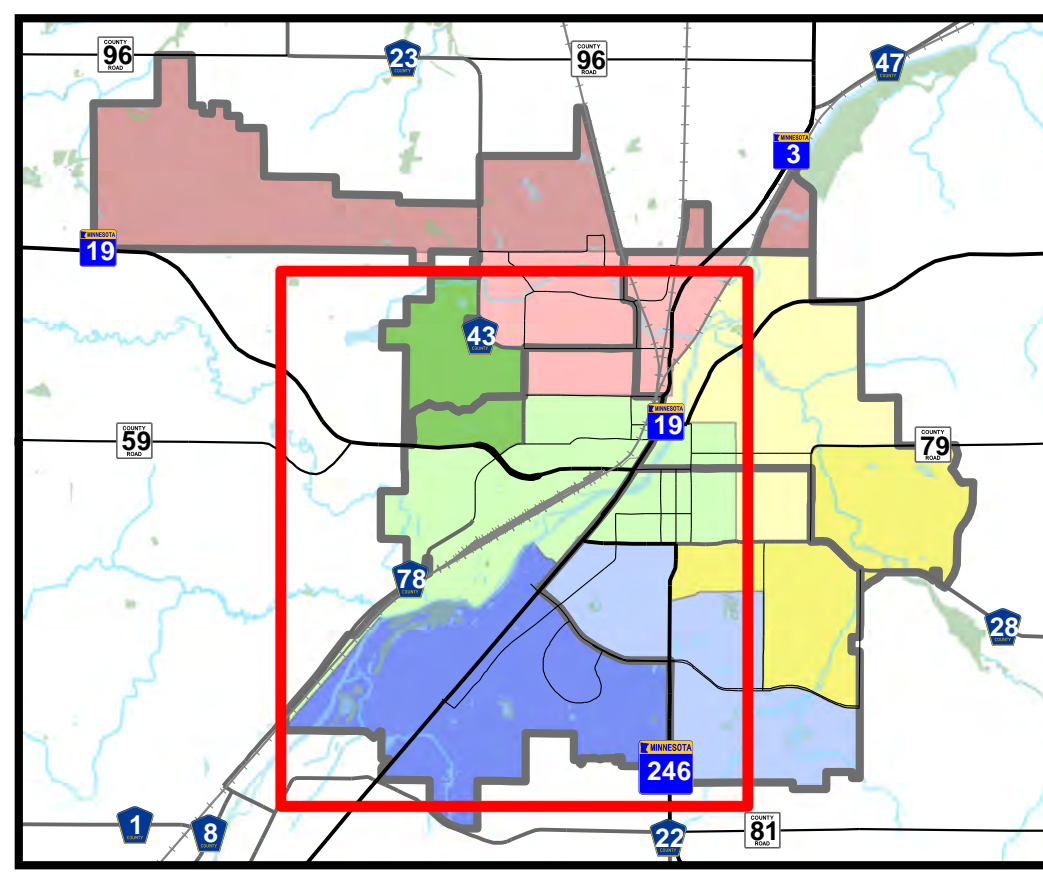

Resolution #2022-027-
Reestablishing Precincts
and Polling Places
Passed March 15, 2022

Updated: 4/19/2022
1:3,240
1 inch equals 0.05 miles
1 inch = 270 feet

Map of Ward 3 Precinct 2

City of Northfield

Updated: 4/19/2022
 1:6,240
 1 inch equals 0.1 miles
 1 inch = 520 feet

Legend

-  Polling Locations
-  Council Wards

-  W1-P1, First United Church of Christ, 300 Union Street S.
-  W1-P2, St. Peter's Lutheran Church, 418 Summer Street S.
-  W2-P1, United Methodist Church, 1401 Maple Street S.
-  W2-P2, Northfield Community Resource Center, 1651 Jefferson Pkwy.
-  W3-P1, Emmaus Baptist Church 712 Linden Street N.
-  W3-P2, Bethel Lutheran Church, 1321 North Ave.
-  W4-P1, St. Johns Lutheran Church, 500 Third Street W.
-  W4-P2, St. Olaf College Buntrock Commons, 1520 St. Olaf Ave.

Resolution #2022-027-
 Reestablishing Precincts
 and Polling Places
 Passed March 15, 2022

Map of Ward 4 Precinct 1

City of Northfield

Location Map

Legend

- Polling Locations
- Council Wards
- W1-P1, First United Church of Christ, 300 Union Street S.
- W1-P2, St. Peter's Lutheran Church, 418 Summer Street S.
- W2-P1, United Methodist Church, 1401 Maple Street S.
- W2-P2, Northfield Community Resource Center, 1651 Jefferson Pkwy.
- W3-P1, Emmaus Baptist Church 712 Linden Street N.
- W3-P2, Bethel Lutheran Church, 1321 North Ave.
- W4-P1, St. Johns Lutheran Church, 500 Third Street W.
- W4-P2, St. Olaf College Buntrock Commons, 1520 St. Olaf Ave.