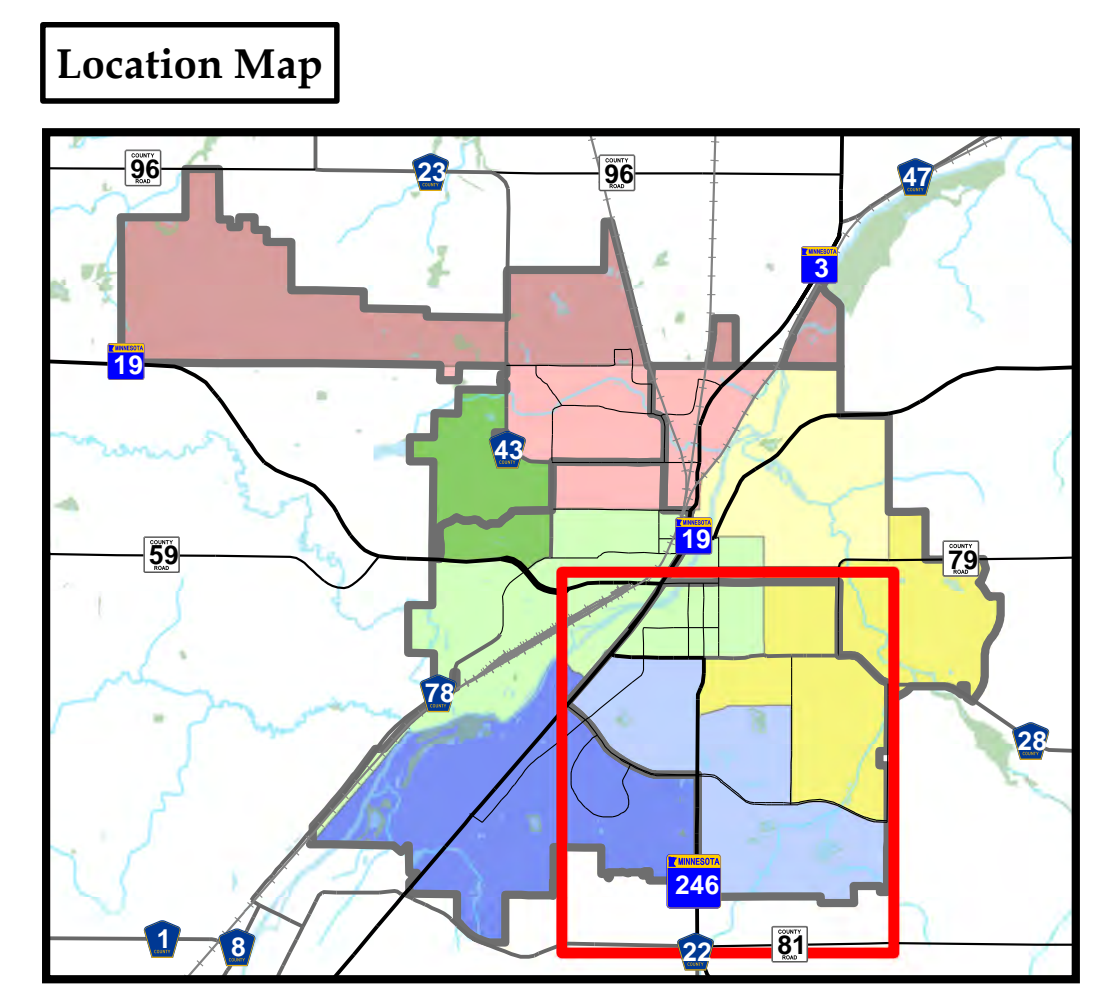

Ward 1, Precinct 2
St. Peter's Lutheran Church
418 Summer Street S

Map of Ward 2 Precinct 1

City of Northfield

Resolution #2022-027-
Reestablishing Precincts
and Polling Places
Passed March 15, 2022

Updated: 4/19/2022
1:3.750
1 inch equals 0.06 miles
1 inch = 313 feet

- Legend**
- █ Polling Locations
 - Council Wards
 - W1-P1, First United Church of Christ, 300 Union Street S.
 - W1-P2, St. Peter's Lutheran Church, 418 Summer Street S.
 - W2-P1, United Methodist Church, 1401 Maple Street S.
 - W2-P2, Northfield Community Resource Center, 1651 Jefferson Pkwy.
 - W3-P1, Emmaus Baptist Church 712 Linden Street N.
 - W3-P2, Bethel Lutheran Church, 1321 North Ave.
 - W4-P1, St. Johns Lutheran Church, 500 Third Street W.
 - W4-P2, St. Olaf College Buntrock Commons, 1520 St. Olaf Ave.