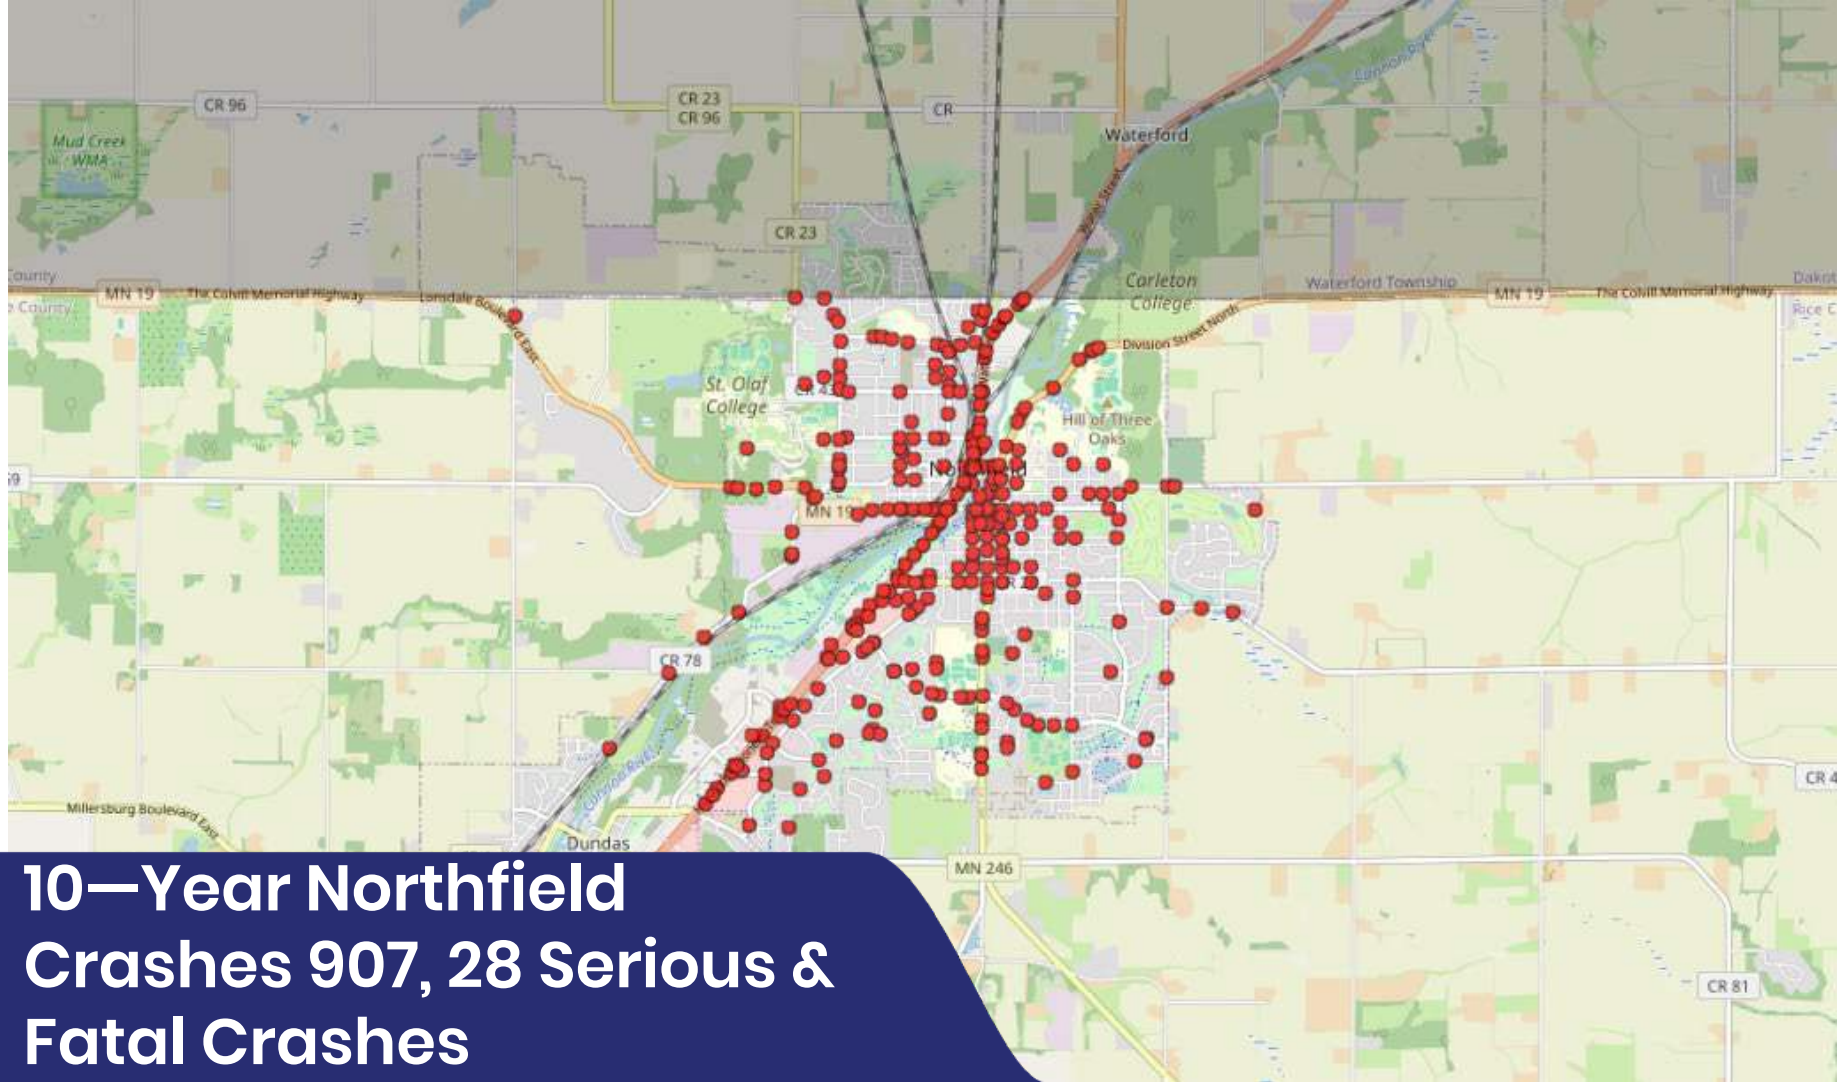

**10—Year Rice County
Crashes 7,813, 253 Serious &
Fatal Crashes**

**10—Year Northfield
Crashes 907, 28 Serious &
Fatal Crashes**